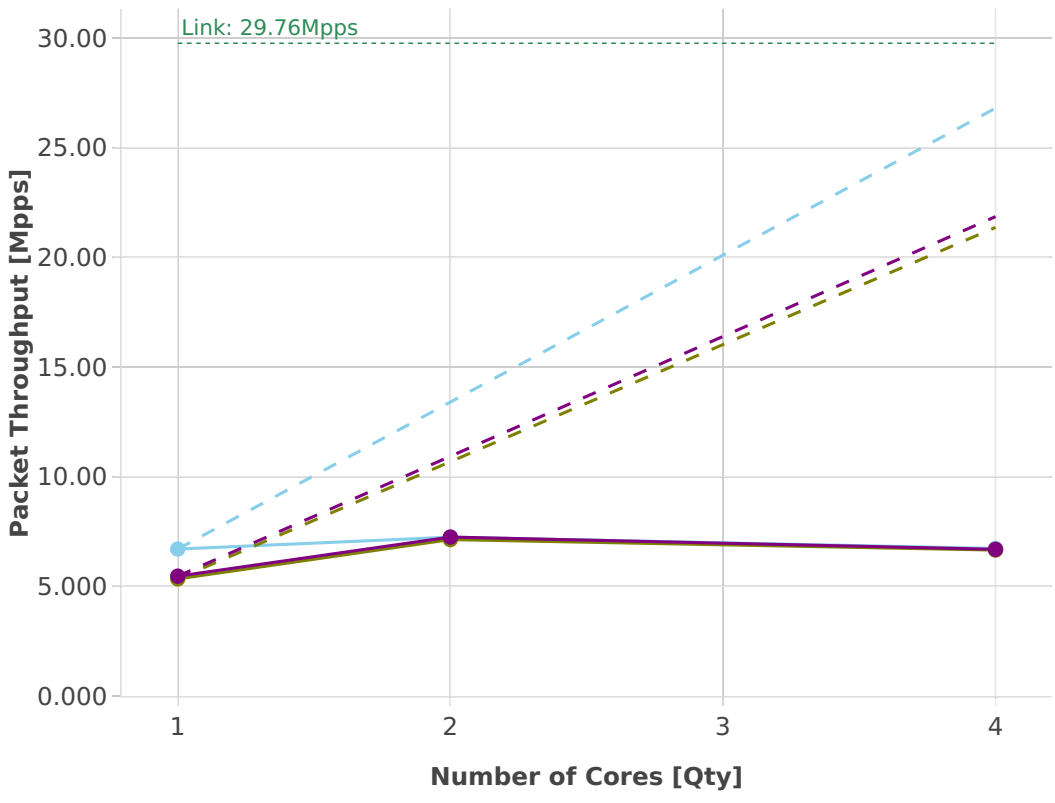

Speedup Multi-core: vhost-l2sw-2n-skx-x710-64b-base-ndr

- Perfect — Measured ... Limit
- 10ge2p1x710-eth-l2xcbase-eth-2vhostvr1024-1vm
 - 10ge2p1x710-dot1q-l2bdbasemaclrn-eth-2vhostvr1024-1vm
 - 10ge2p1x710-eth-l2bdbasemaclrn-eth-2vhostvr1024-1vm