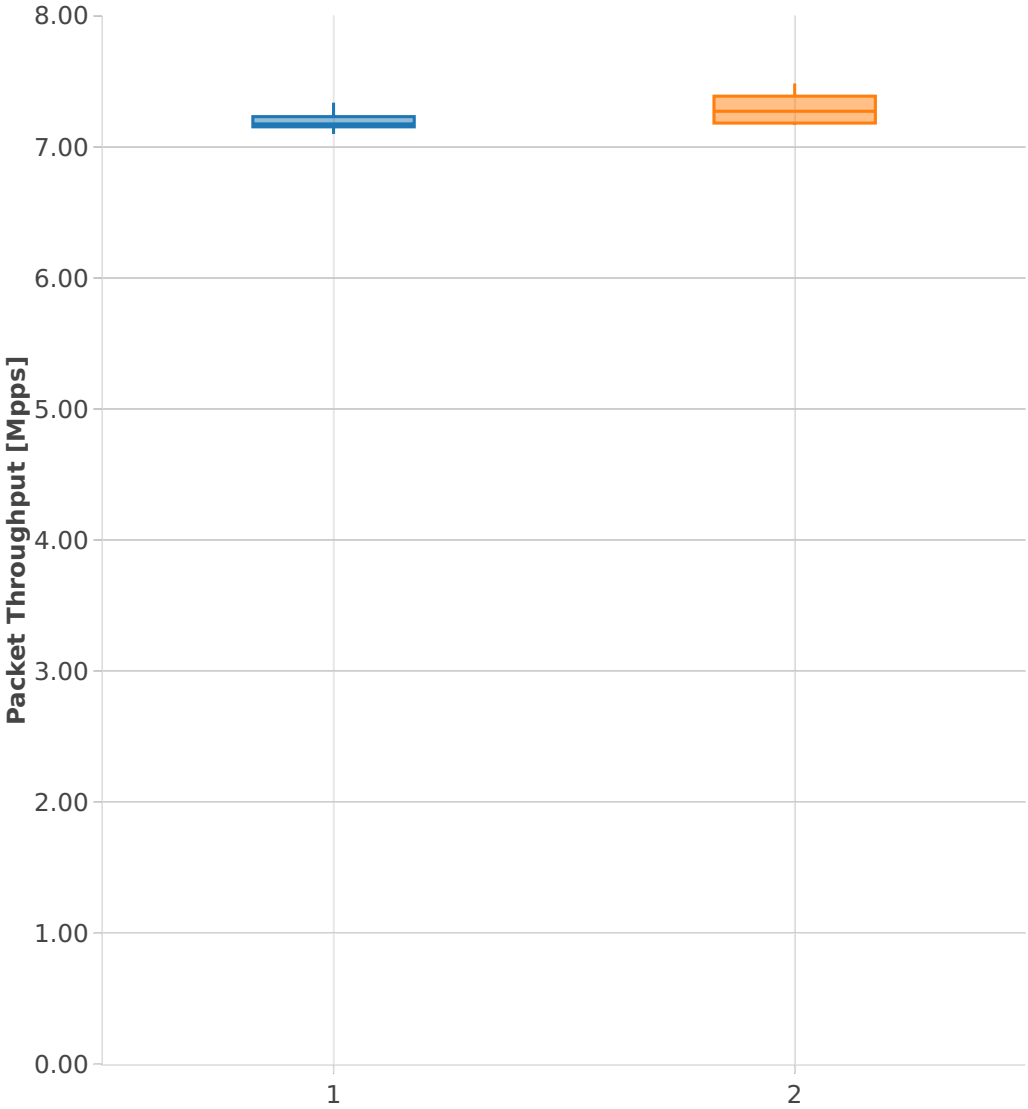

**Packet Throughput: vhost-l2sw-2n-skx-x710-64b-4t2c-base\_and\_scale-pdr**

- 1. (10 runs) 2n1l-10ge2p1x710-dot1q-l2bdbasemaclrn-eth-2vhostvr1024-1vm
- 2. (10 runs) 2n1l-10ge2p1x710-eth-l2bdbasemaclrn-eth-2vhostvr1024-1vm