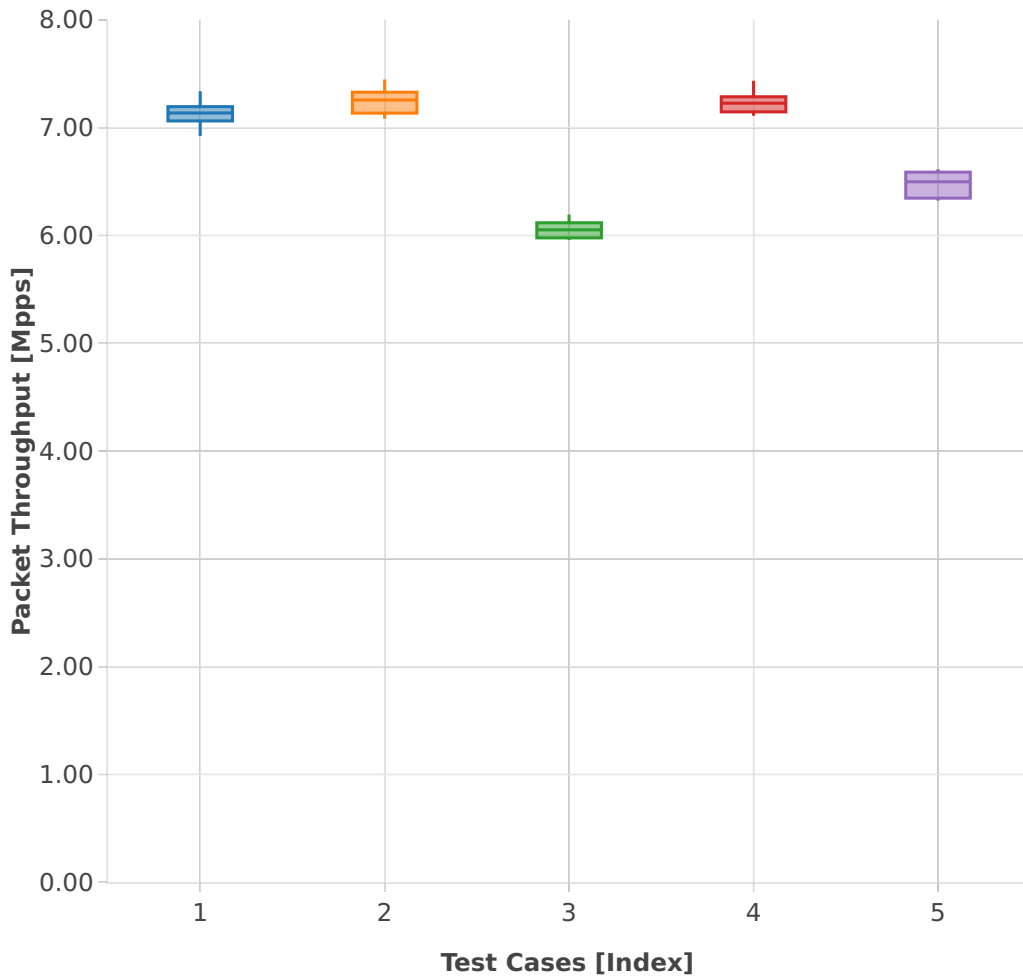

## Packet Throughput: vhost-l2sw-2n-skx-x710-64b-4t2c-base-vm-ndr

- Test Cases [Index]**
- 1. (10 runs) 2n1l-10ge2p1x710-dot1q-l2bdbasemaclrn-eth-2vhostvr1024-1vm
  - 2. (10 runs) 2n1l-10ge2p1x710-eth-l2bdbasemaclrn-eth-2vhostvr1024-1vm
  - 3. (10 runs) 2n1l-10ge2p1x710-eth-l2bdbasemaclrn-eth-4vhostvr1024-2vm
  - 4. (10 runs) 2n1l-10ge2p1x710-eth-l2xcbase-eth-2vhostvr1024-1vm
  - 5. (10 runs) 2n1l-10ge2p1x710-eth-l2xcbase-eth-4vhostvr1024-2vm