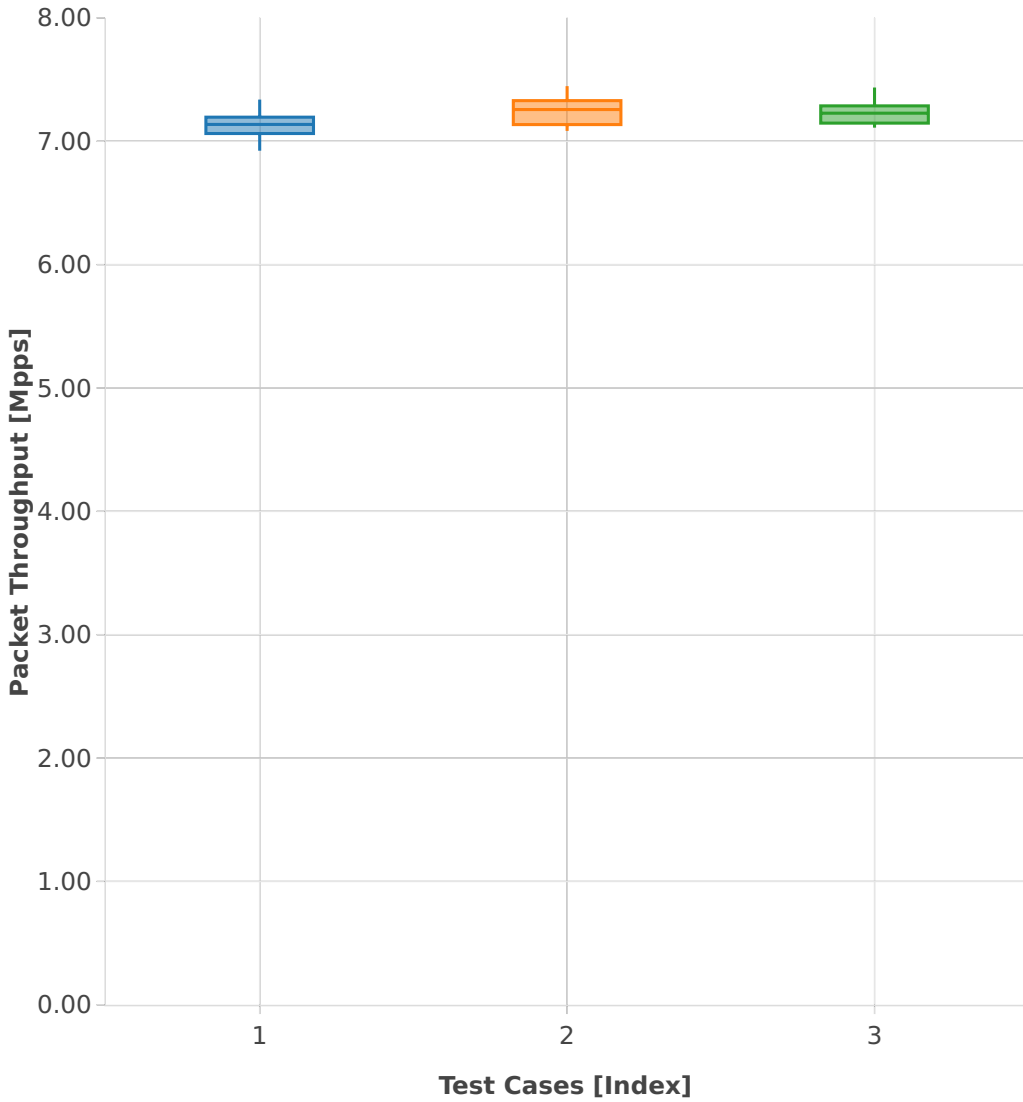

# Packet Throughput: vhost-l2sw-2n-skx-x710-64b-4t2c-base-ndr

- 1. (10 runs) 2n1l-10ge2p1x710-dot1q-l2bdbasemaclrn-eth-2vhostvr1024-1vm
- 2. (10 runs) 2n1l-10ge2p1x710-eth-l2bdbasemaclrn-eth-2vhostvr1024-1vm
- 3. (10 runs) 2n1l-10ge2p1x710-eth-l2xcbase-eth-2vhostvr1024-1vm