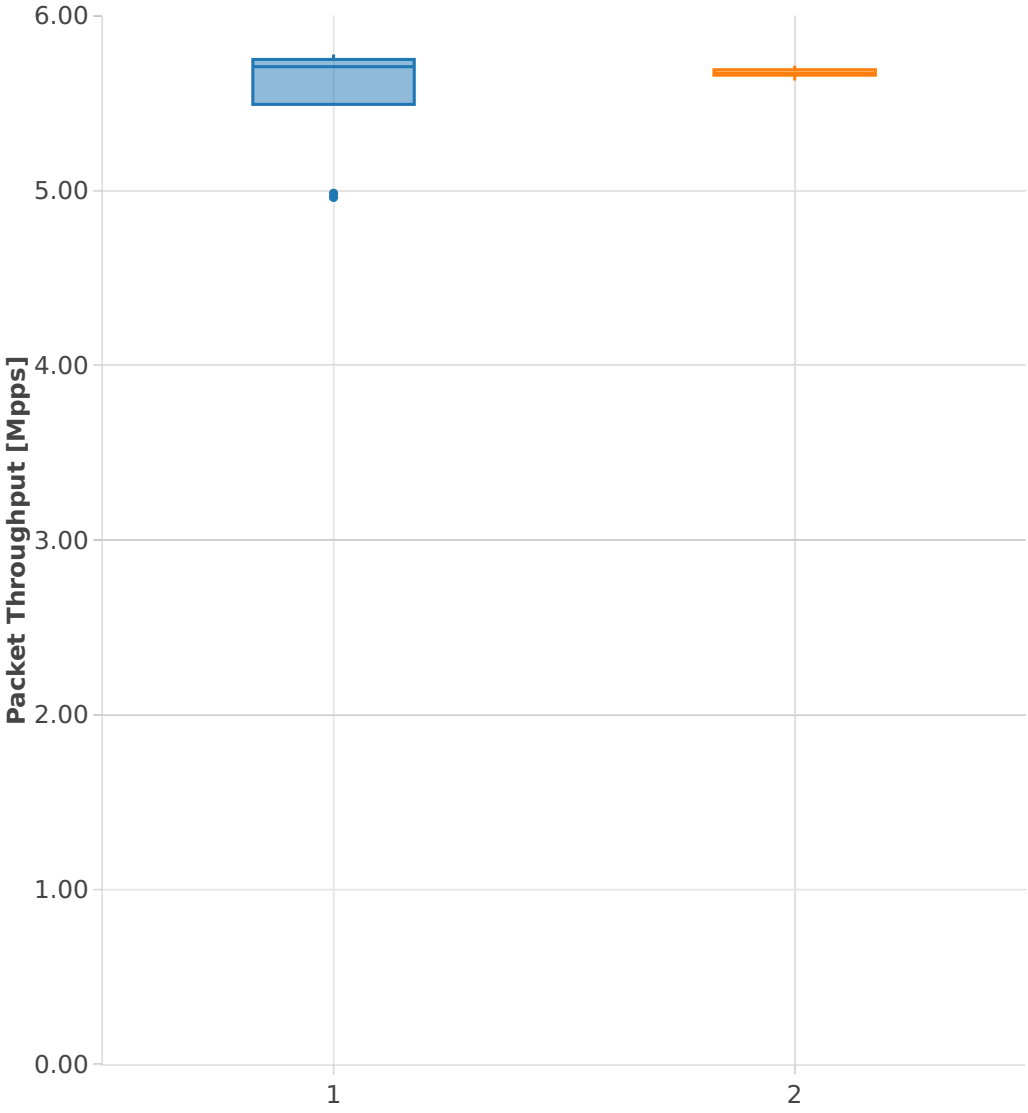

**Packet Throughput: vhost-l2sw-2n-skx-x710-64b-2t1c-base\_and\_scale-pdr**

- 1. (10 runs) 2n1l-10ge2p1x710-dot1q-l2bdbasemaclrn-eth-2vhostvr1024-1vm
- 2. (10 runs) 2n1l-10ge2p1x710-eth-l2bdbasemaclrn-eth-2vhostvr1024-1vm