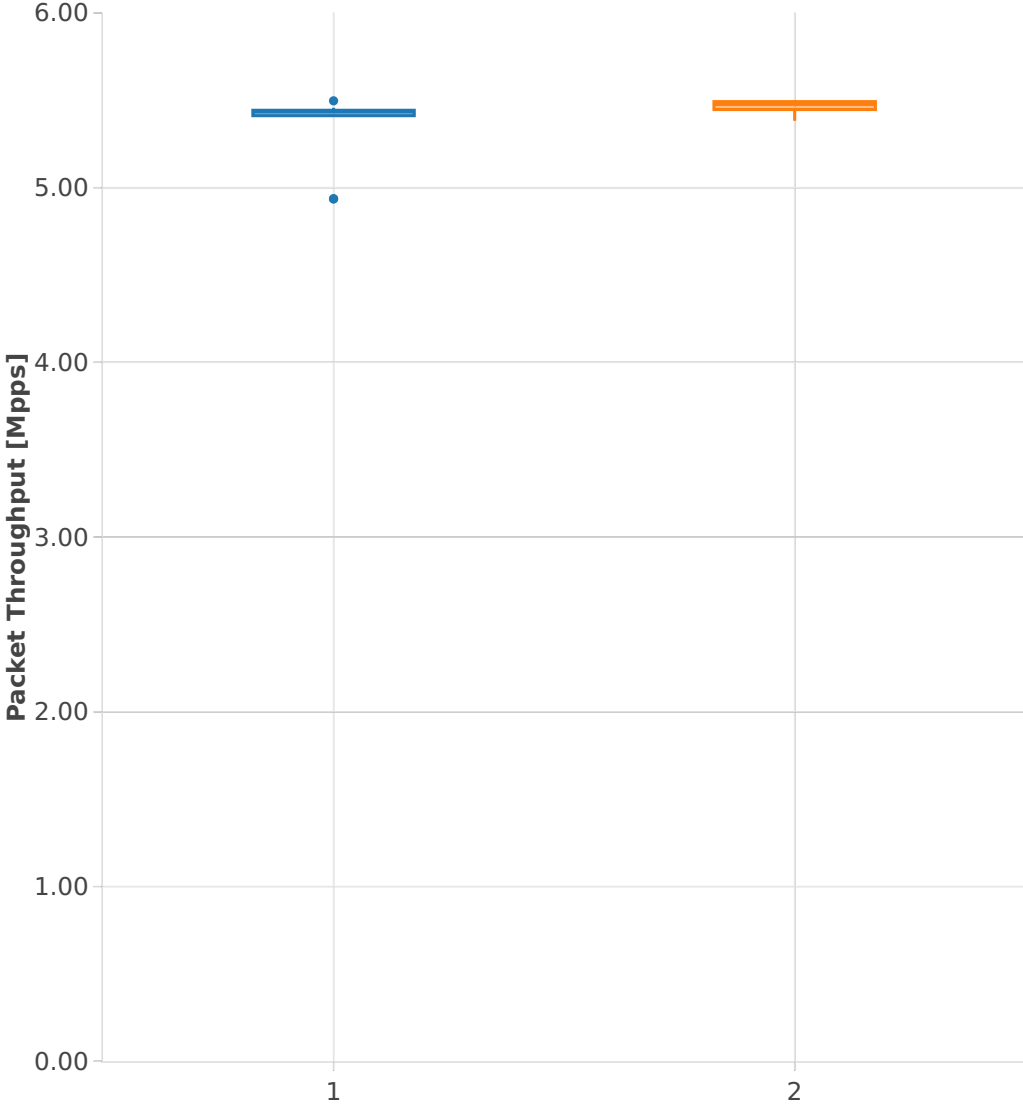

Packet Throughput: vhost-l2sw-2n-skx-x710-64b-2t1c-base_and_scale-ndr

- 1. (10 runs) 2n1l-10ge2p1x710-dot1q-l2bdbasemaclrn-eth-2vhostvr1024-1vm
- 2. (10 runs) 2n1l-10ge2p1x710-eth-l2bdbasemaclrn-eth-2vhostvr1024-1vm