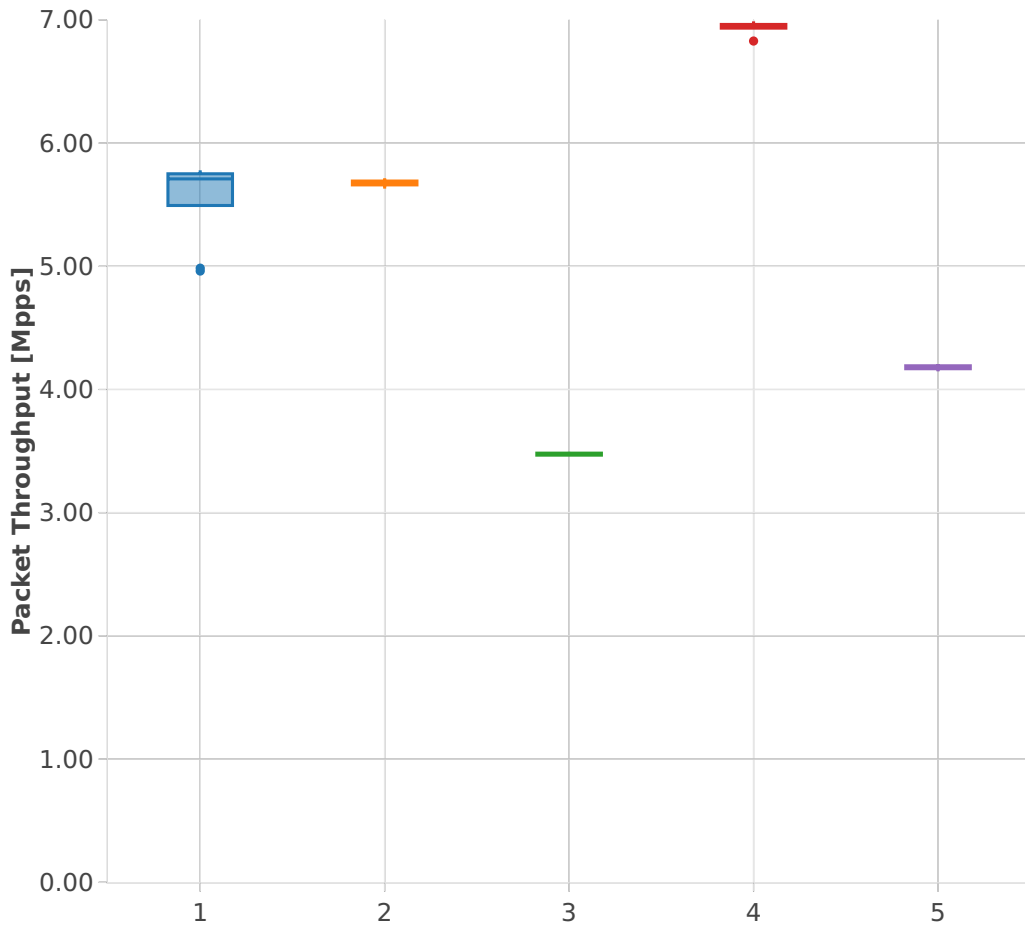

# Packet Throughput: vhost-l2sw-2n-skx-x710-64b-2t1c-base-vm-pdr

## Test Cases [Index]

- 1. (10 runs) 2n1l-10ge2p1x710-dot1q-l2bdbasemaclrn-eth-2vhostvr1024-1vm
- 2. (10 runs) 2n1l-10ge2p1x710-eth-l2bdbasemaclrn-eth-2vhostvr1024-1vm
- 3. (10 runs) 2n1l-10ge2p1x710-eth-l2bdbasemaclrn-eth-4vhostvr1024-2vm
- 4. (10 runs) 2n1l-10ge2p1x710-eth-l2xcbase-eth-2vhostvr1024-1vm
- 5. (10 runs) 2n1l-10ge2p1x710-eth-l2xcbase-eth-4vhostvr1024-2vm