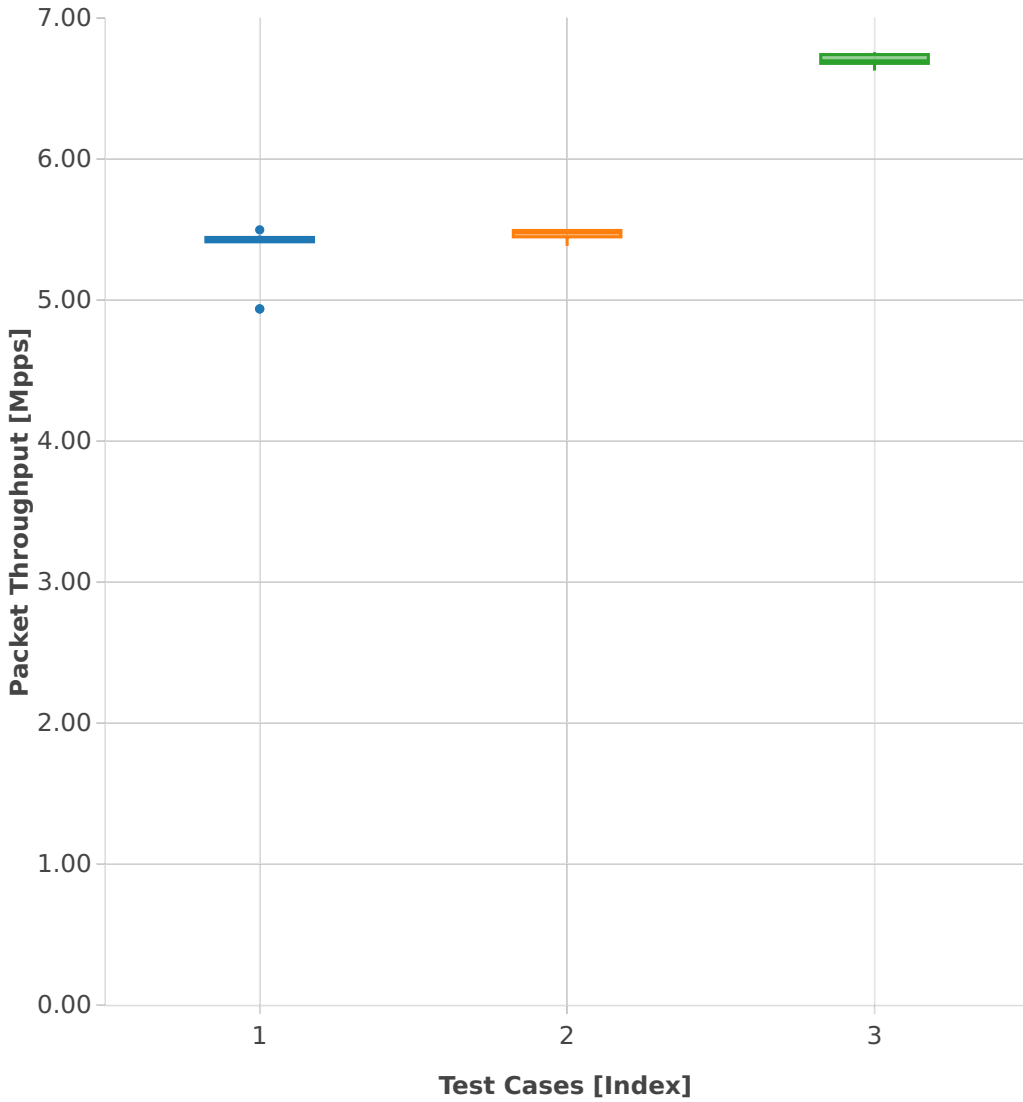

Packet Throughput: vhost-l2sw-2n-skx-x710-64b-2t1c-base-ndr

- 1. (10 runs) 2n1l-10ge2p1x710-dot1q-l2bdbasemaclrn-eth-2vhostvr1024-1vm
- 2. (10 runs) 2n1l-10ge2p1x710-eth-l2bdbasemaclrn-eth-2vhostvr1024-1vm
- 3. (10 runs) 2n1l-10ge2p1x710-eth-l2xcbase-eth-2vhostvr1024-1vm