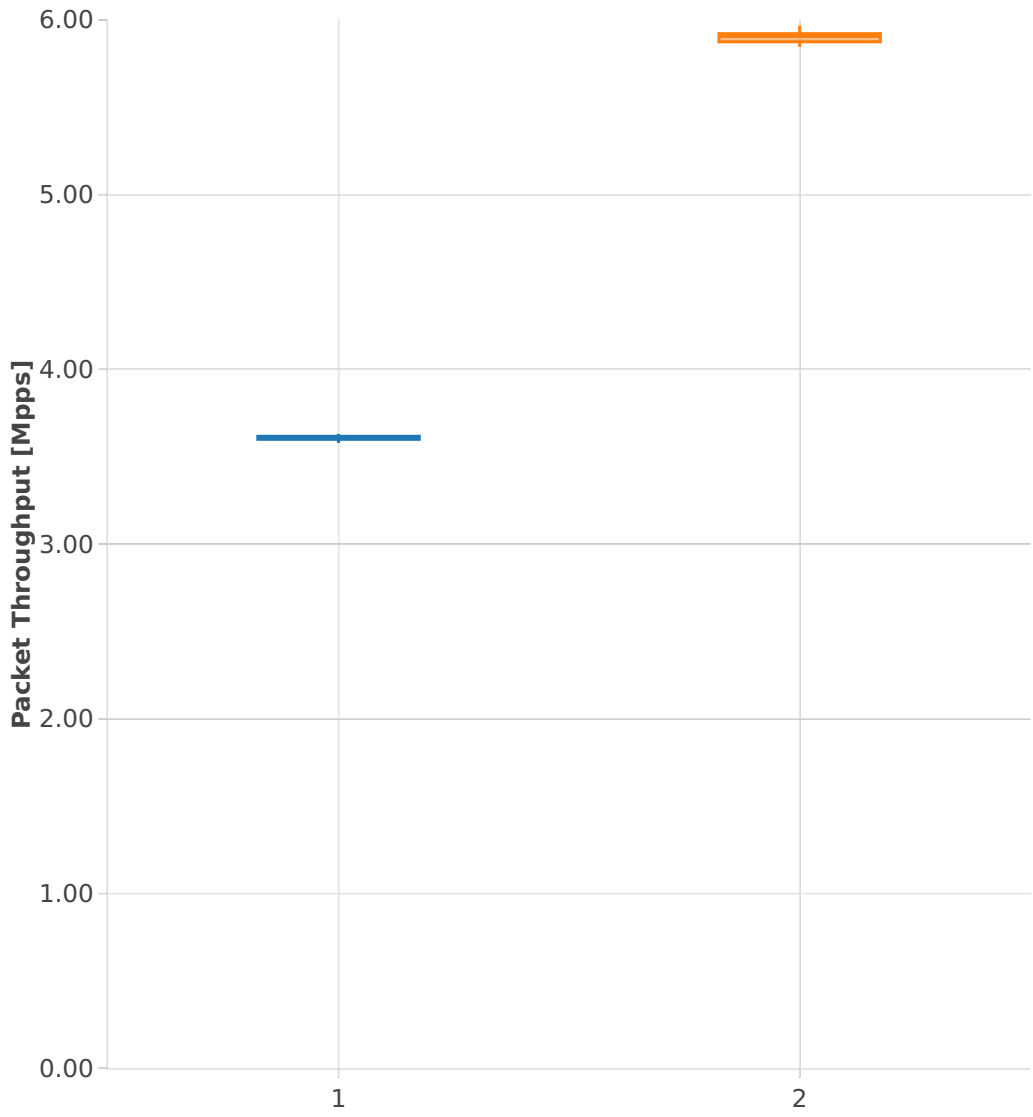

Packet Throughput: vhost-ip4-3n-skx-x710-64b-2t1c-base_and_scale-pdr

- 1. (10 runs) 10ge2p1x710-ethip4-ip4base-eth-4vhostvr1024-2vm
- 2. (10 runs) 10ge2p1x710-ethip4-ip4base-eth-2vhostvr1024-1vm