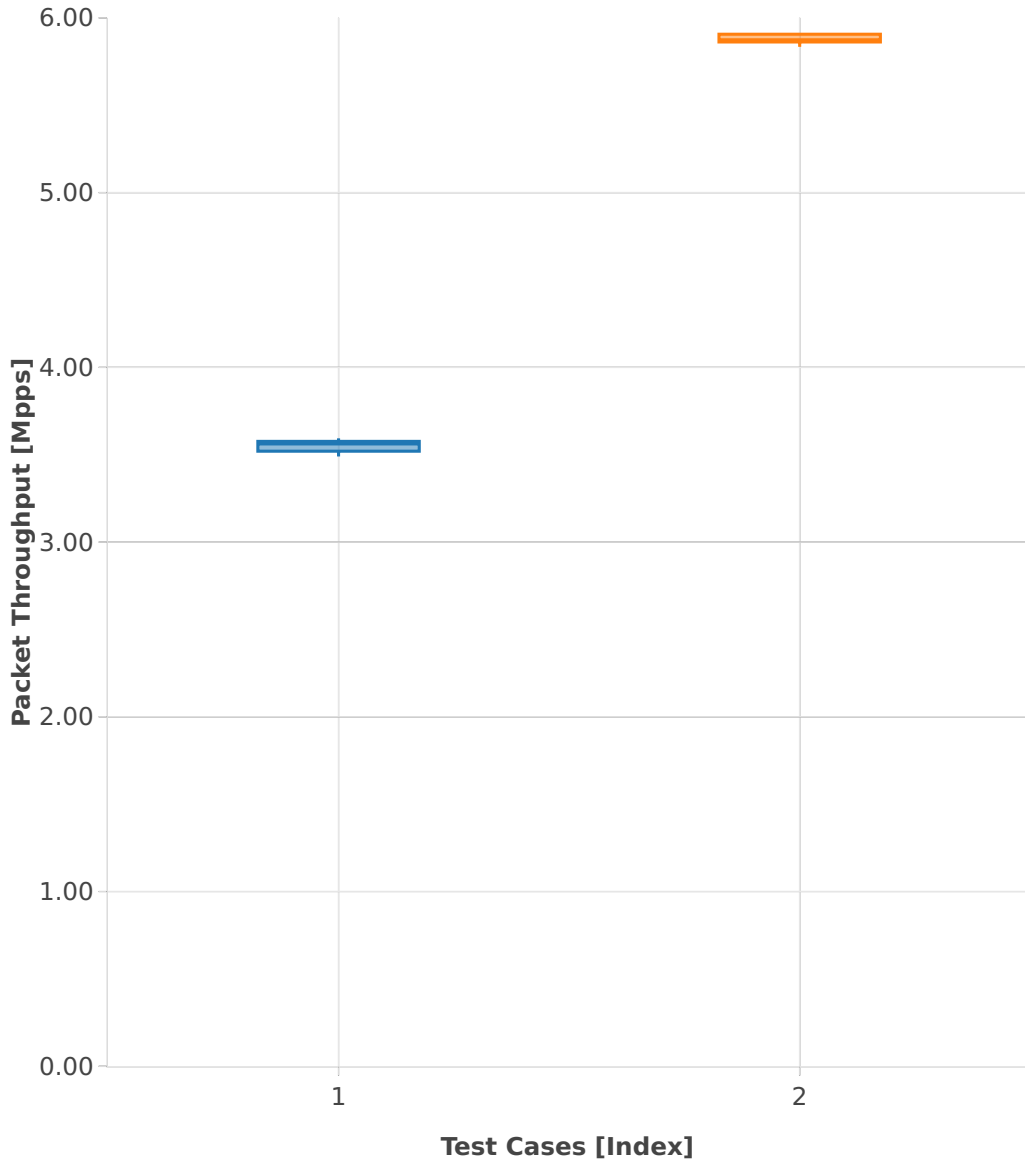

Packet Throughput: vhost-ip4-3n-skx-x710-64b-2t1c-base_and_scale-ndr

- 1. (10 runs) 10ge2p1x710-ethip4-ip4base-eth-4vhostvr1024-2vm
- 2. (10 runs) 10ge2p1x710-ethip4-ip4base-eth-2vhostvr1024-1vm