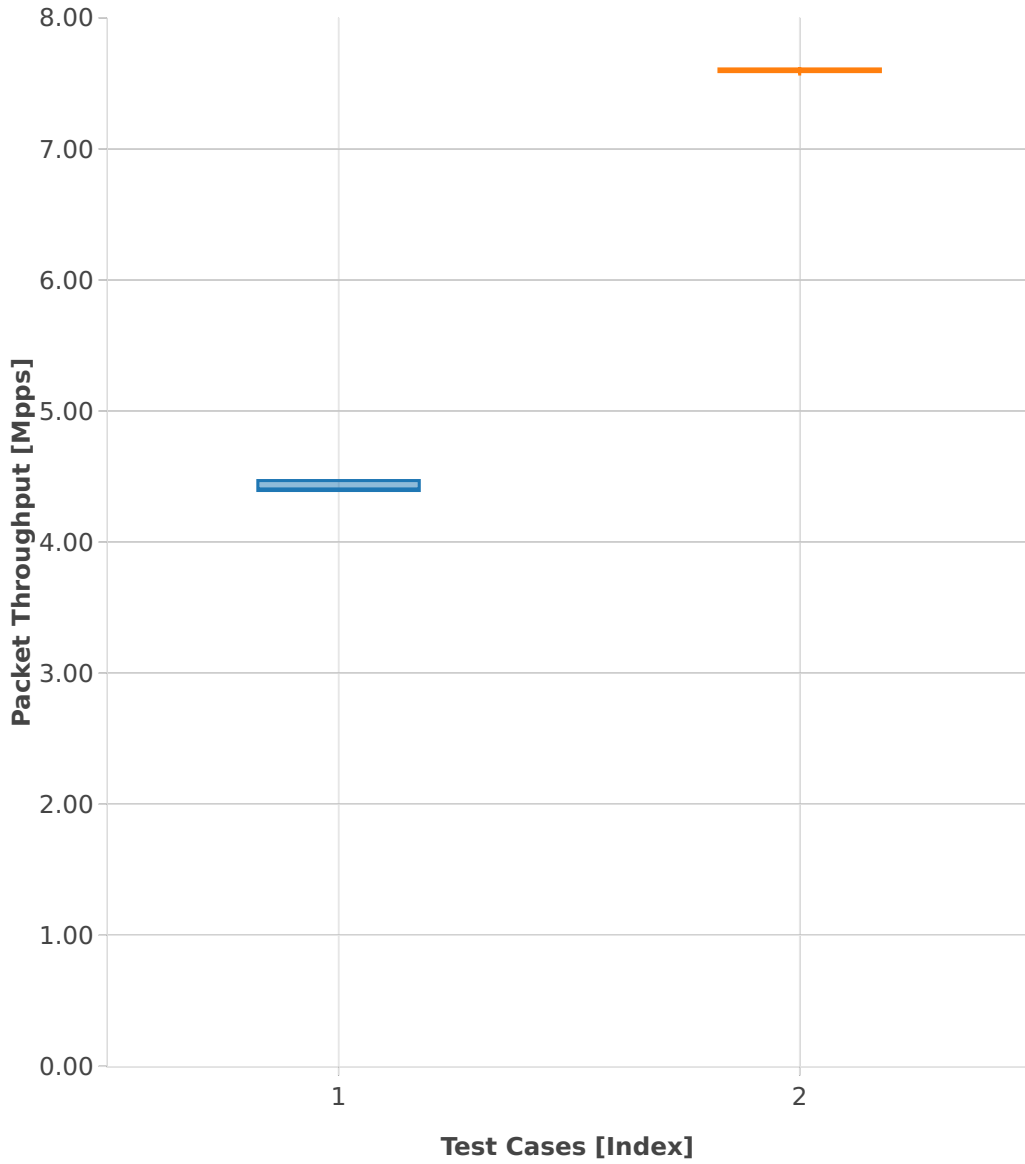

Packet Throughput: vhost-ip4-3n-hsw-x710-64b-2t2c-base_and_scale-pdr

- 1. (09 runs) 10ge2p1x710-ethip4-ip4base-eth-4vhostvr1024-2vm
- 2. (10 runs) 10ge2p1x710-ethip4-ip4base-eth-2vhostvr1024-1vm