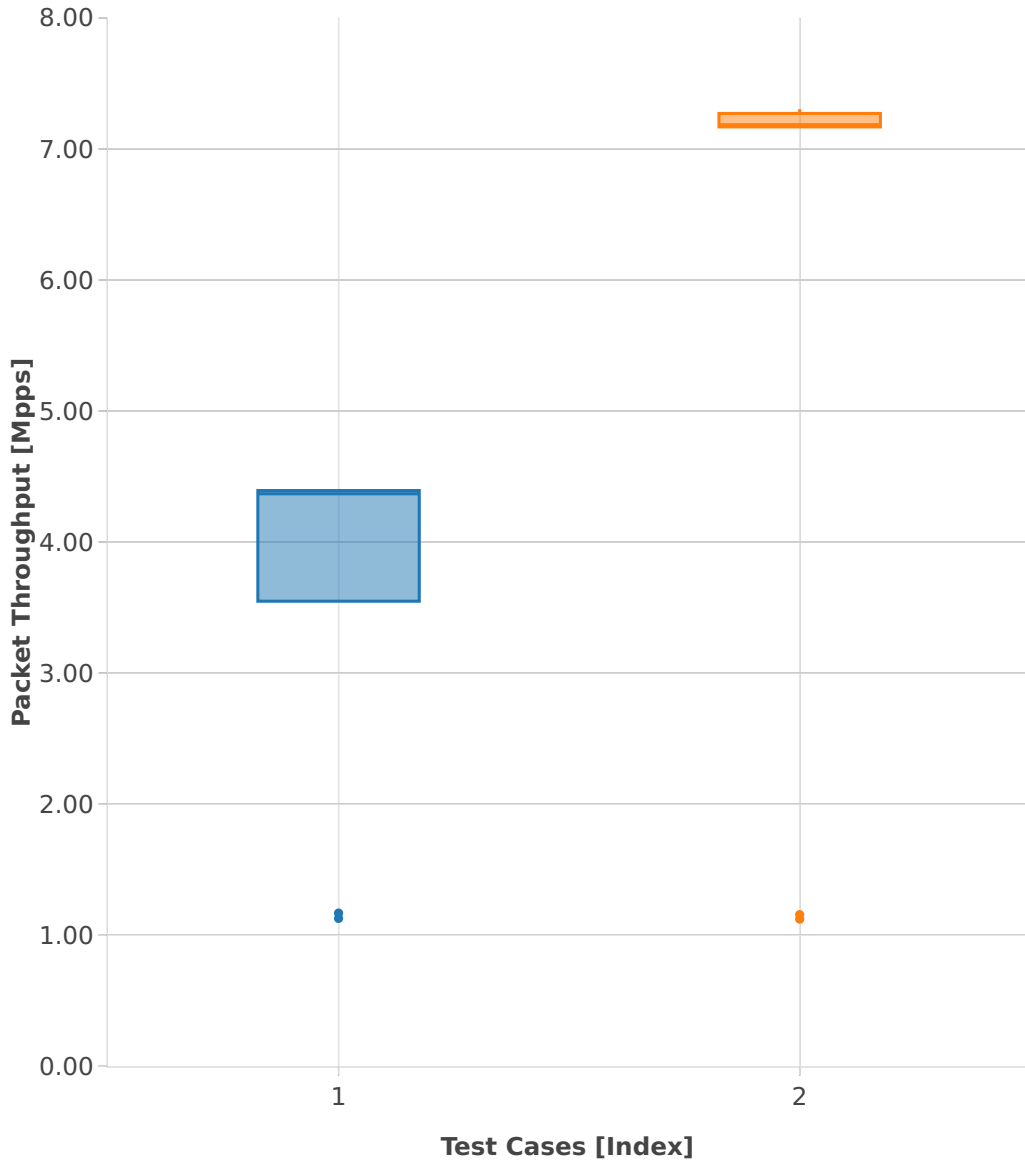

Packet Throughput: vhost-ip4-3n-hsw-x710-64b-2t2c-base_and_scale-ndr

- 1. (09 runs) 10ge2p1x710-ethip4-ip4base-eth-4vhostvr1024-2vm
- 2. (10 runs) 10ge2p1x710-ethip4-ip4base-eth-2vhostvr1024-1vm