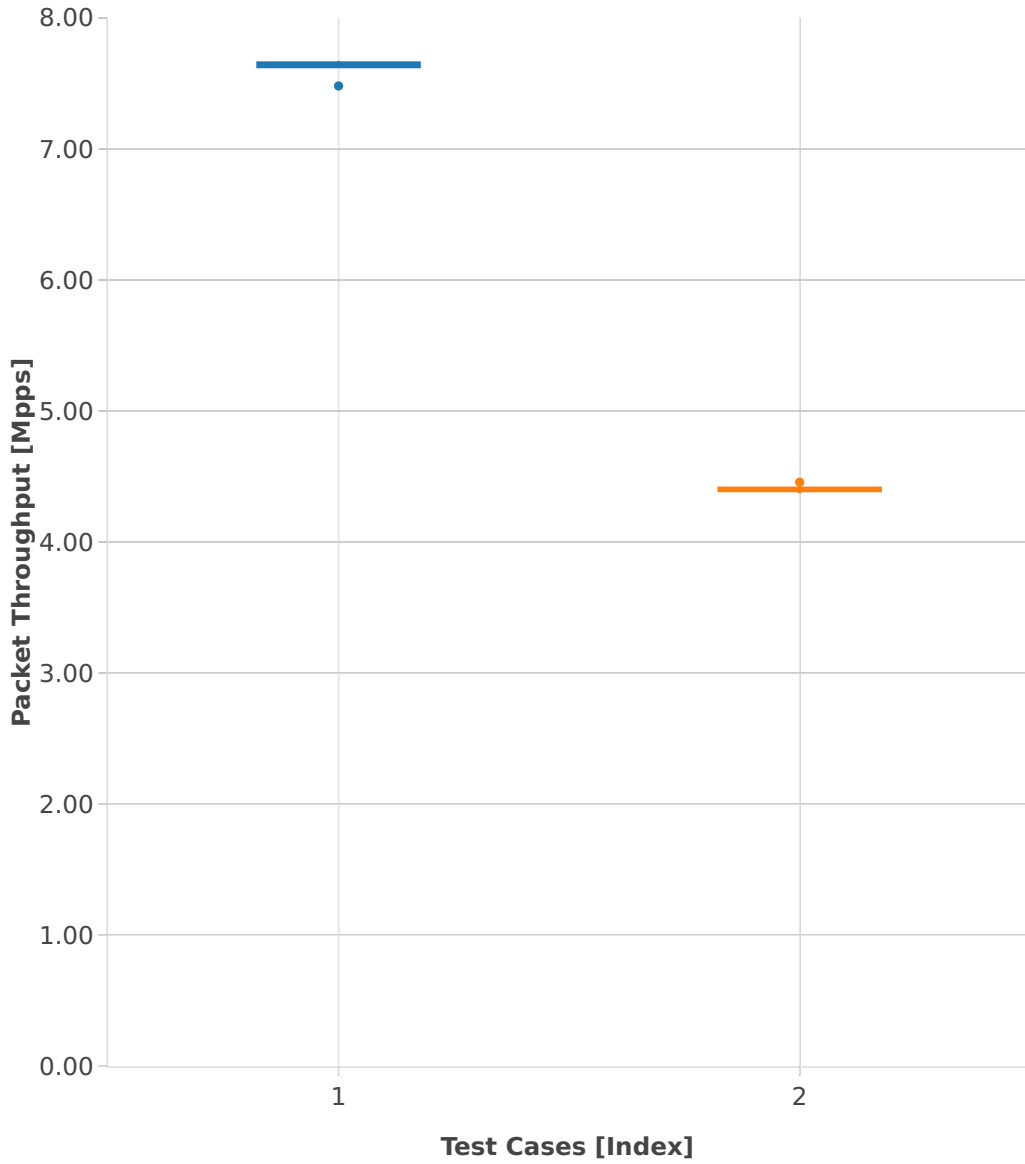

Packet Throughput: vhost-ip4-3n-hsw-x520-64b-2t2c-base_and_scale-pdr

- 1. (10 runs) 10ge2p1x520-ethip4-ip4base-eth-2vhostvr1024-1vm
- 2. (10 runs) 10ge2p1x520-ethip4-ip4base-eth-4vhostvr1024-2vm