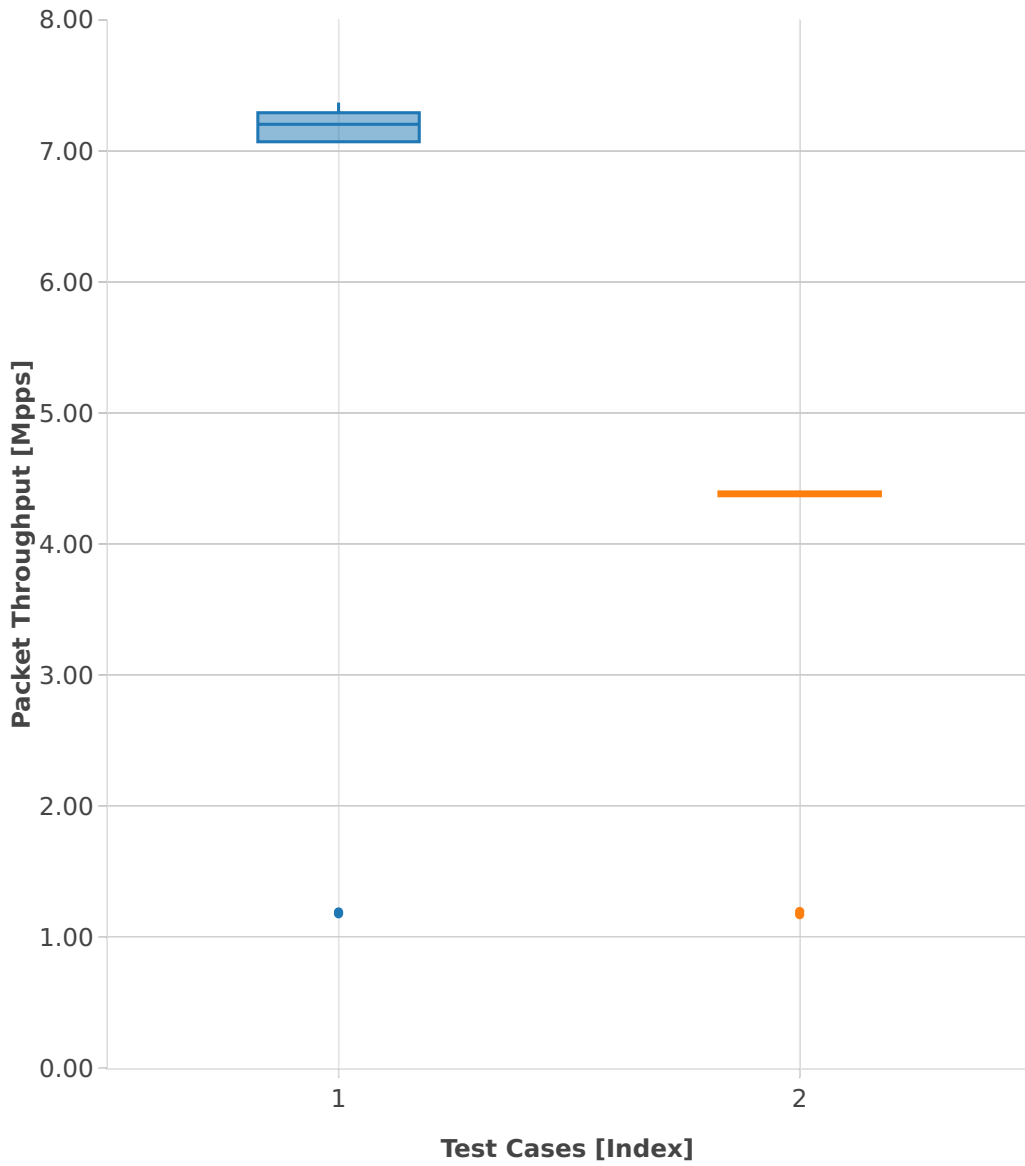

# Packet Throughput: vhost-ip4-3n-hsw-x520-64b-2t2c-base\_and\_scale-ndr

- 1. (10 runs) 10ge2p1x520-ethip4-ip4base-eth-2vhostvr1024-1vm
- 2. (10 runs) 10ge2p1x520-ethip4-ip4base-eth-4vhostvr1024-2vm