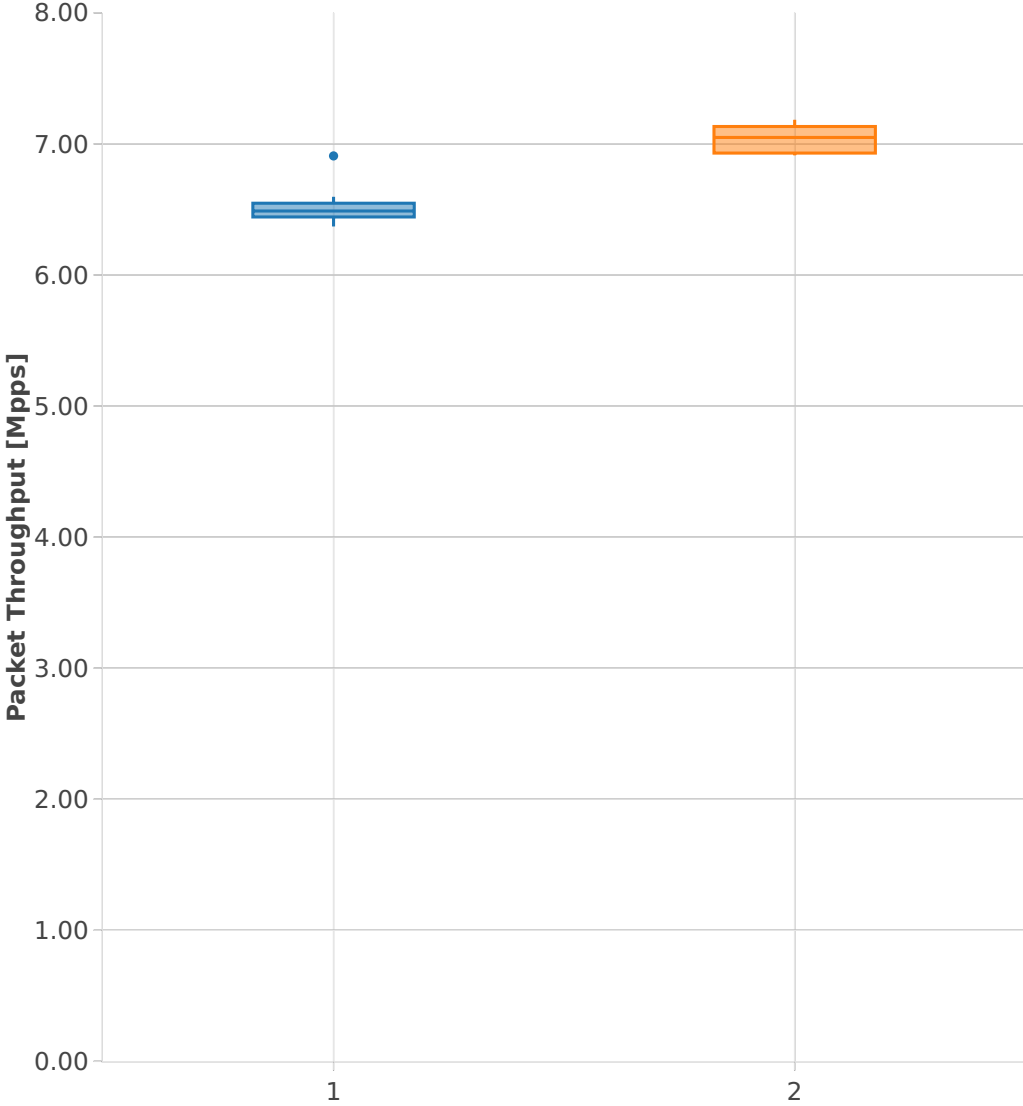

**Packet Throughput:** vhost-ip4-2n-skx-xxv710-64b-4t2c-base\_and\_scale-pdr

- 1. (10 runs) 2n1l-25ge2p1xxv710-ethip4-ip4base-eth-4vhostvr1024-2vm
- 2. (10 runs) 2n1l-25ge2p1xxv710-ethip4-ip4base-eth-2vhostvr1024-1vm