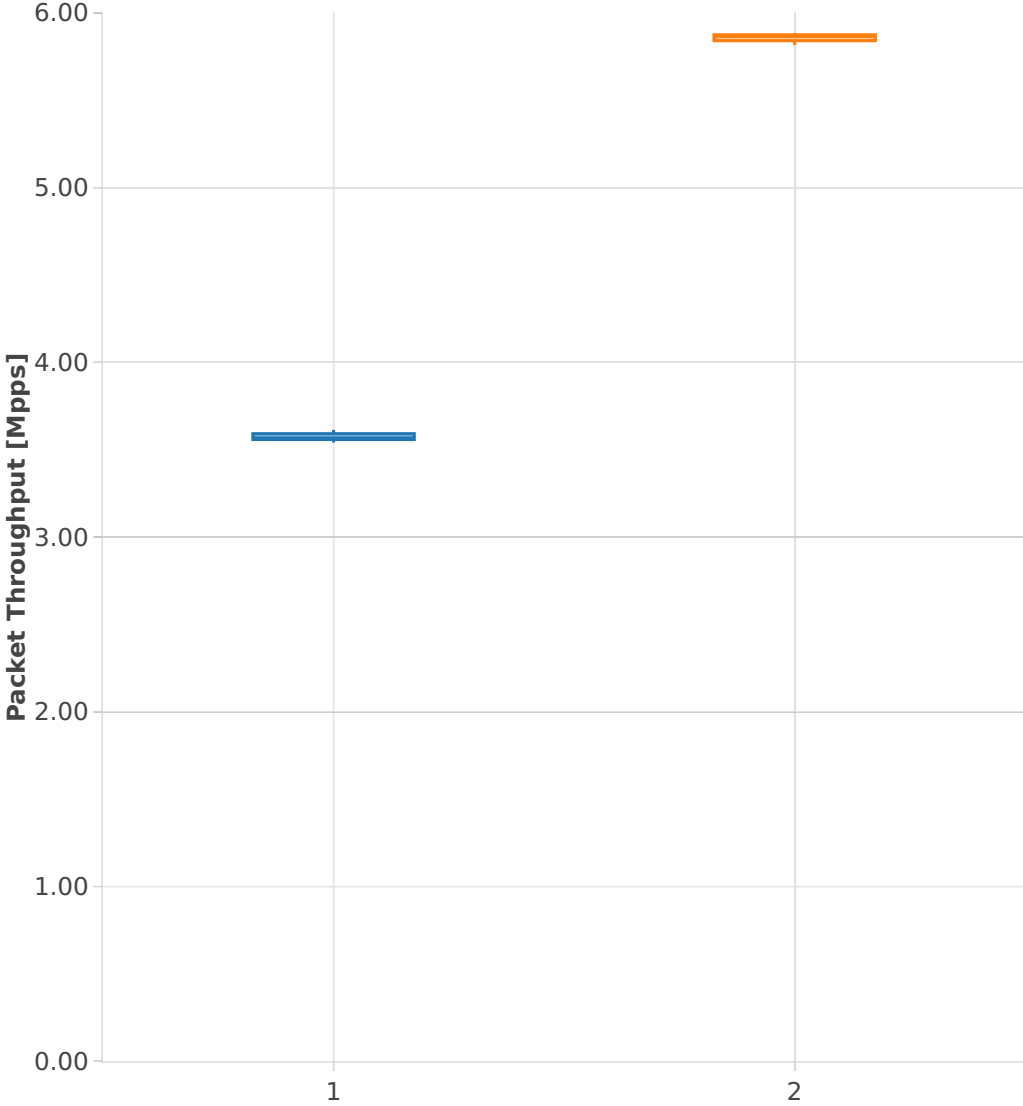

Packet Throughput: vhost-ip4-2n-skx-xxv710-64b-2t1c-base_and_scale-ndr

- 1. (10 runs) 2n1l-25ge2p1xxv710-ethip4-ip4base-eth-4vhostvr1024-2vm
- 2. (10 runs) 2n1l-25ge2p1xxv710-ethip4-ip4base-eth-2vhostvr1024-1vm