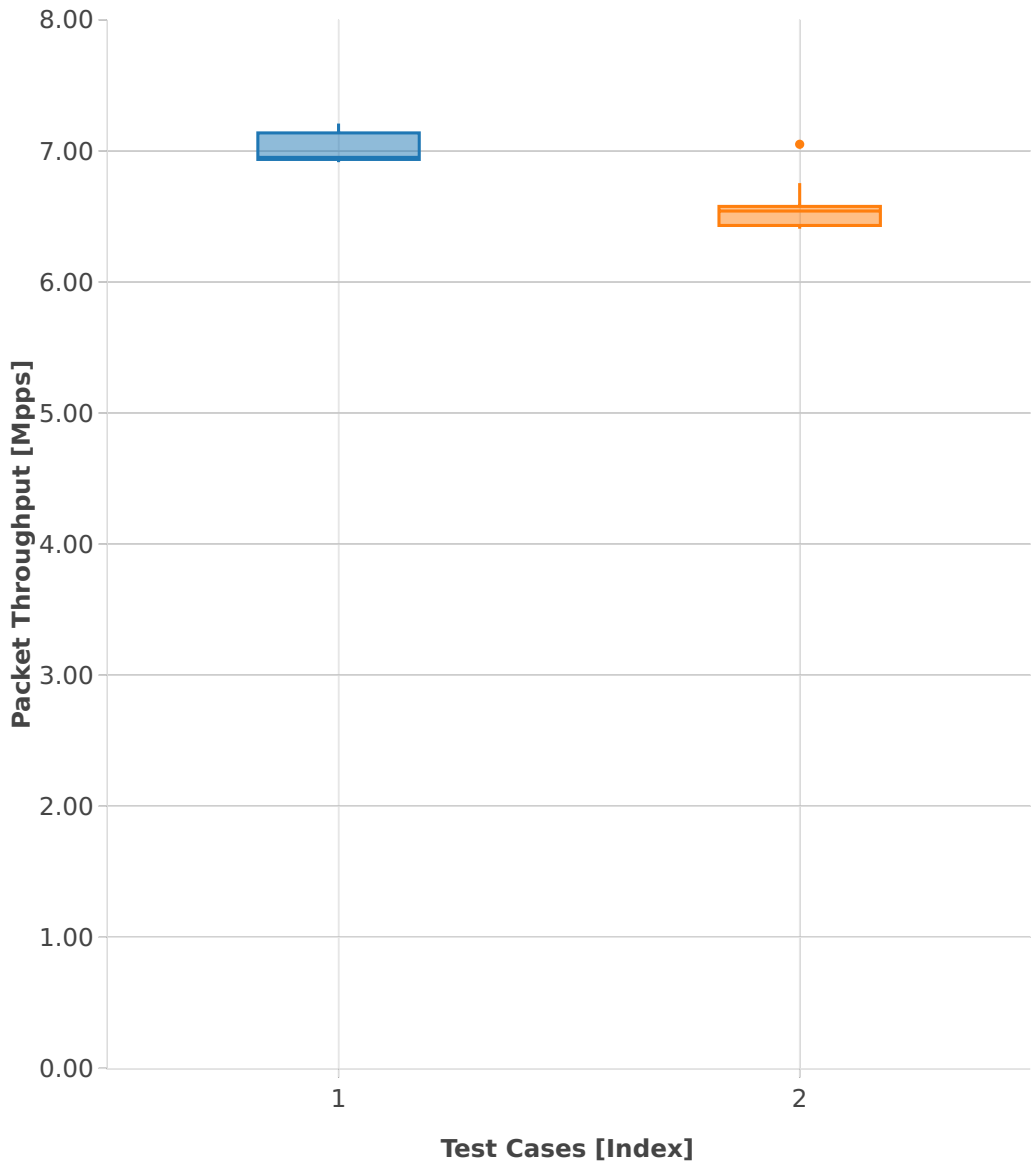

# Packet Throughput: vhost-ip4-2n-skx-x710-64b-4t2c-base\_and\_scale-pdr

- 1. (10 runs) 2n1l-10ge2p1x710-ethip4-ip4base-eth-2vhostvr1024-1vm
- 2. (10 runs) 2n1l-10ge2p1x710-ethip4-ip4base-eth-4vhostvr1024-2vm