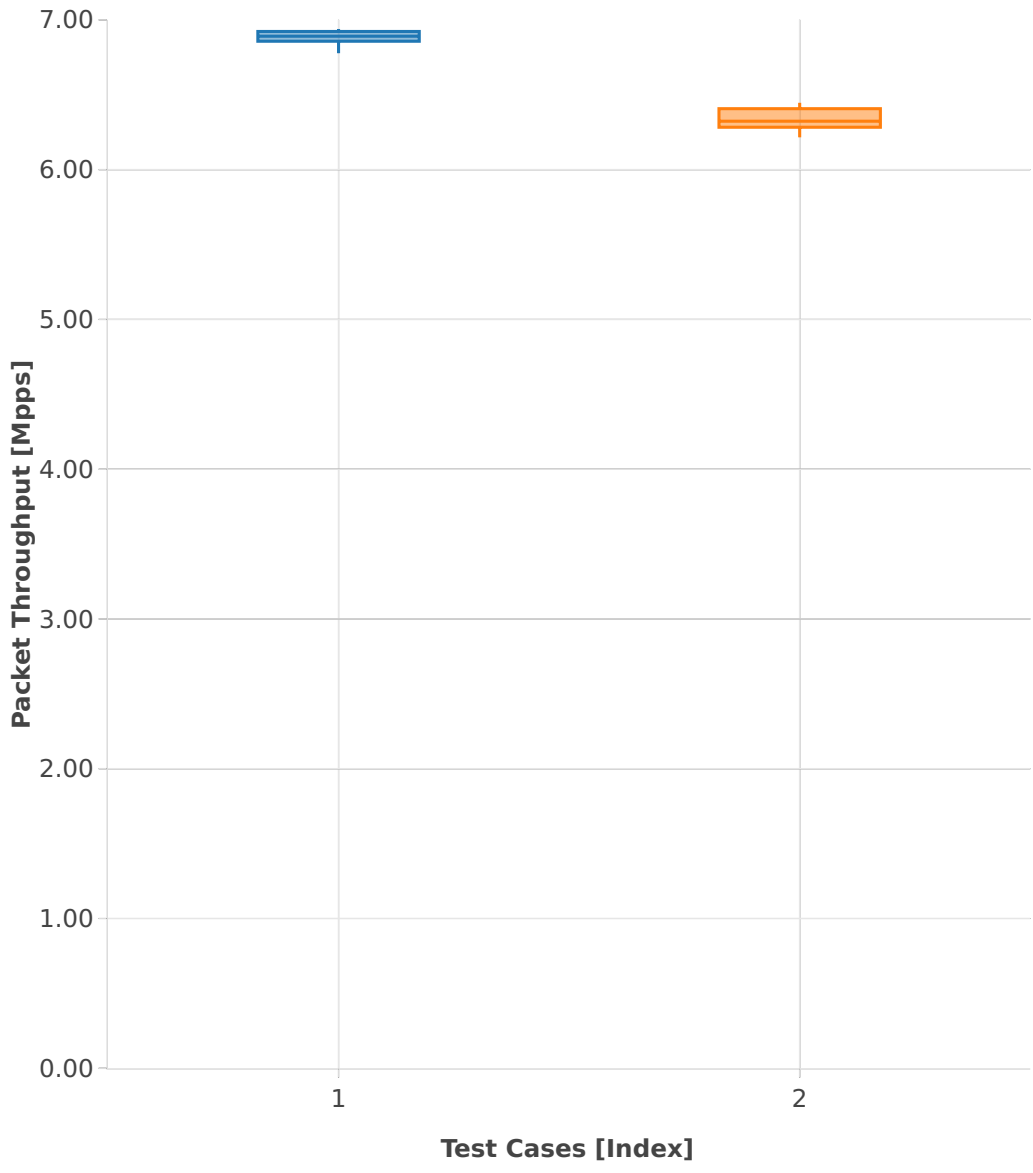

Packet Throughput: vhost-ip4-2n-skx-x710-64b-4t2c-base_and_scale-ndr

- 1. (10 runs) 2n1l-10ge2p1x710-ethip4-ip4base-eth-2vhostvr1024-1vm
- 2. (10 runs) 2n1l-10ge2p1x710-ethip4-ip4base-eth-4vhostvr1024-2vm