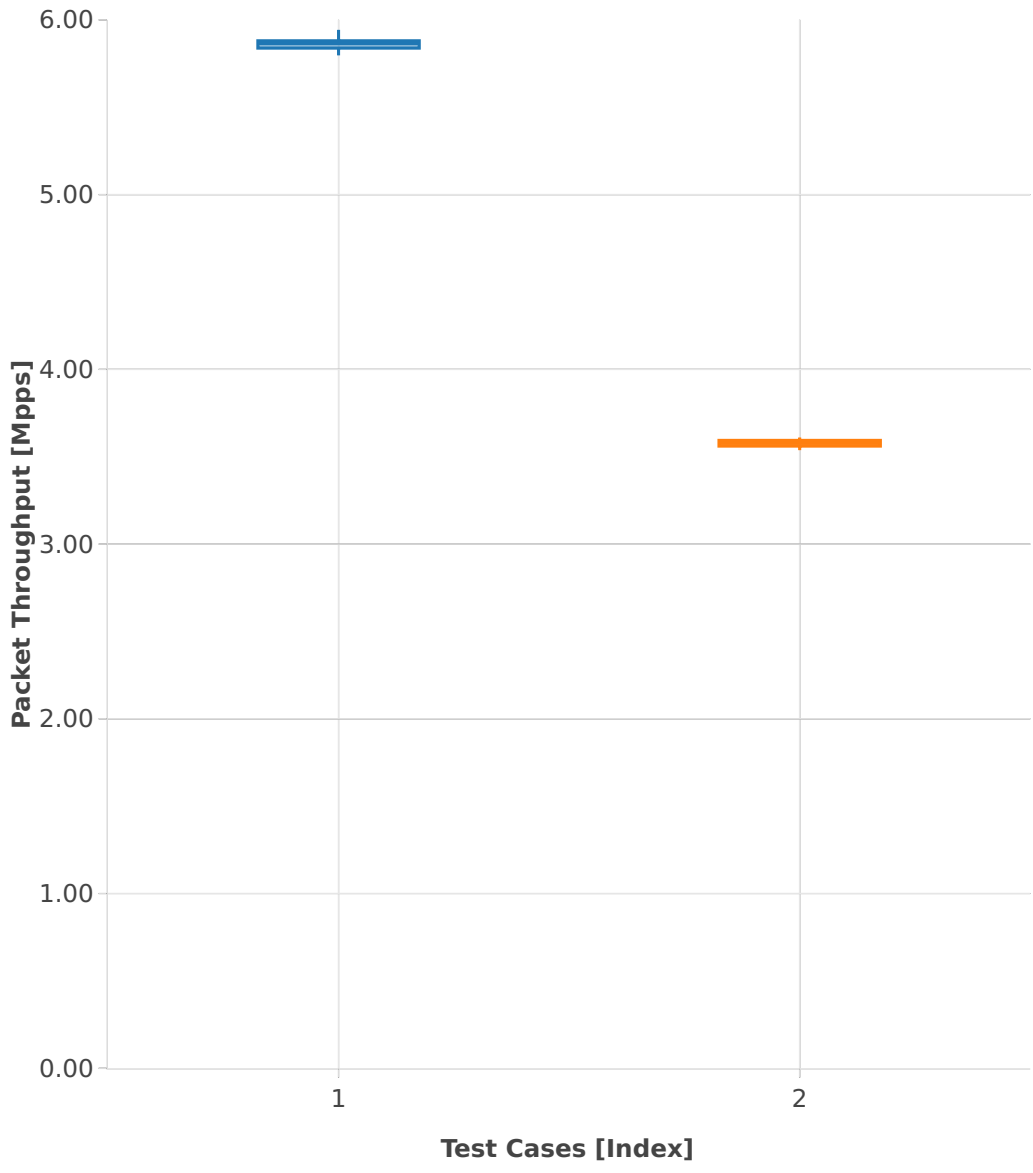

Packet Throughput: vhost-ip4-2n-skx-x710-64b-2t1c-base_and_scale-ndr

- 1. (10 runs) 2n1l-10ge2p1x710-ethip4-ip4base-eth-2vhostvr1024-1vm
- 2. (10 runs) 2n1l-10ge2p1x710-ethip4-ip4base-eth-4vhostvr1024-2vm