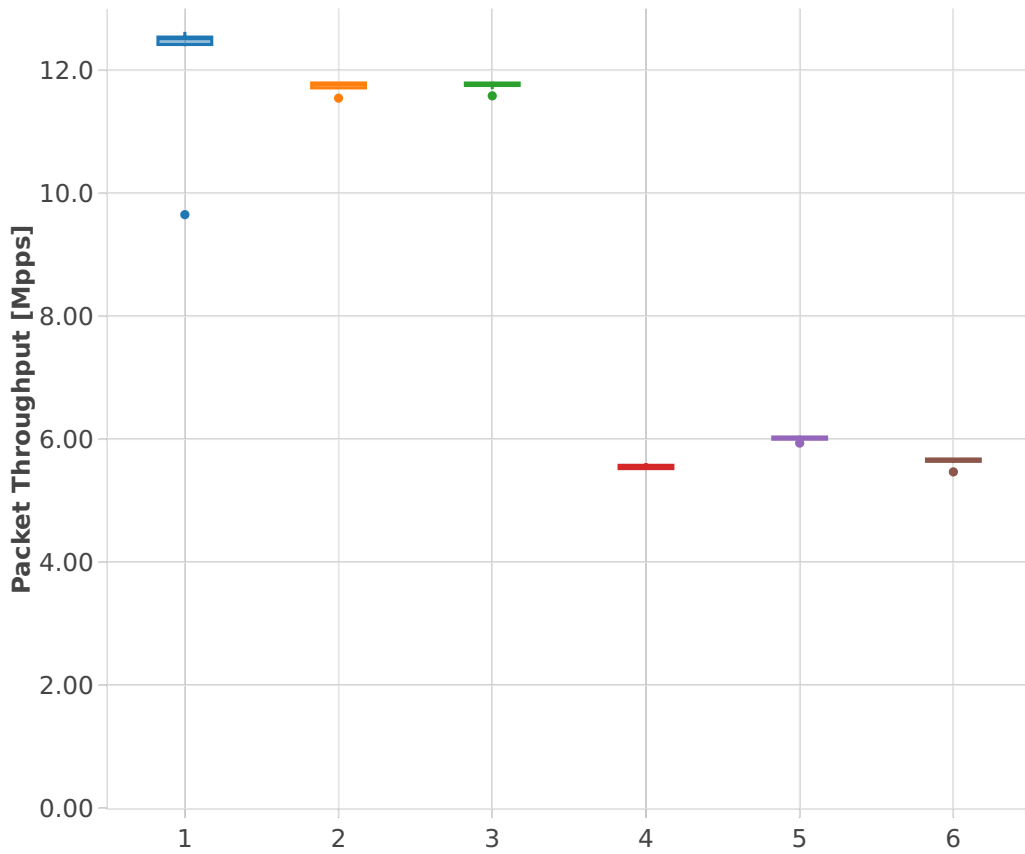

Packet Throughput: srv6-3n-hsw-x520-78b-2t2c-features-pdr

Test Cases [Index]

- 1. (10 runs) 10ge2p1x520-ethip6ip6-ip6base-srv6enc1sid
- 2. (10 runs) 10ge2p1x520-ethip6srhip6-ip6base-srv6enc2sids
- 3. (10 runs) 10ge2p1x520-ethip6srhip6-ip6base-srv6enc2sids-nodcaps
- 4. (10 runs) 10ge2p1x520-ethip6srhip6-ip6base-srv6proxy-dyn
- 5. (10 runs) 10ge2p1x520-ethip6srhip6-ip6base-srv6proxy-masq
- 6. (10 runs) 10ge2p1x520-ethip6srhip6-ip6base-srv6proxy-stat