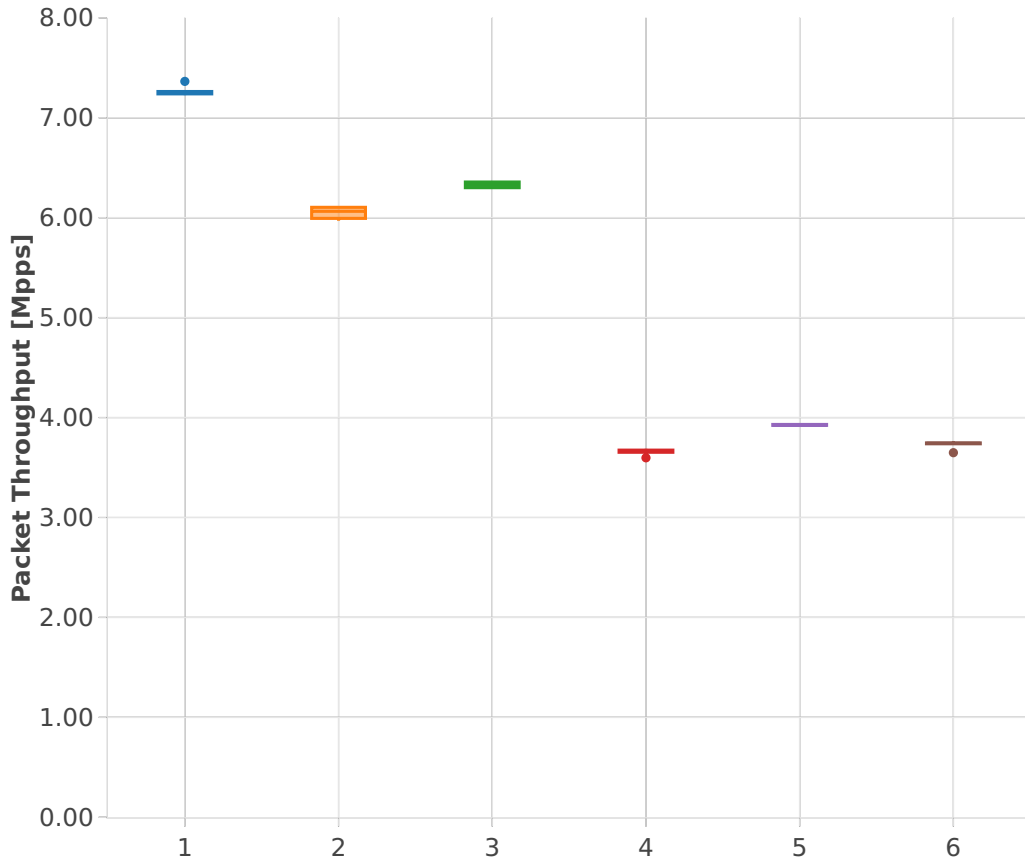

# Packet Throughput: srv6-3n-hsw-x520-78b-1t1c-features-pdr

## Test Cases [Index]

- 1. (10 runs) 10ge2p1x520-ethip6ip6-ip6base-srv6enc1sid
- 2. (10 runs) 10ge2p1x520-ethip6srhip6-ip6base-srv6enc2sids
- 3. (10 runs) 10ge2p1x520-ethip6srhip6-ip6base-srv6enc2sids-nodcaps
- 4. (10 runs) 10ge2p1x520-ethip6srhip6-ip6base-srv6proxy-dyn
- 5. (10 runs) 10ge2p1x520-ethip6srhip6-ip6base-srv6proxy-masq
- 6. (10 runs) 10ge2p1x520-ethip6srhip6-ip6base-srv6proxy-stat