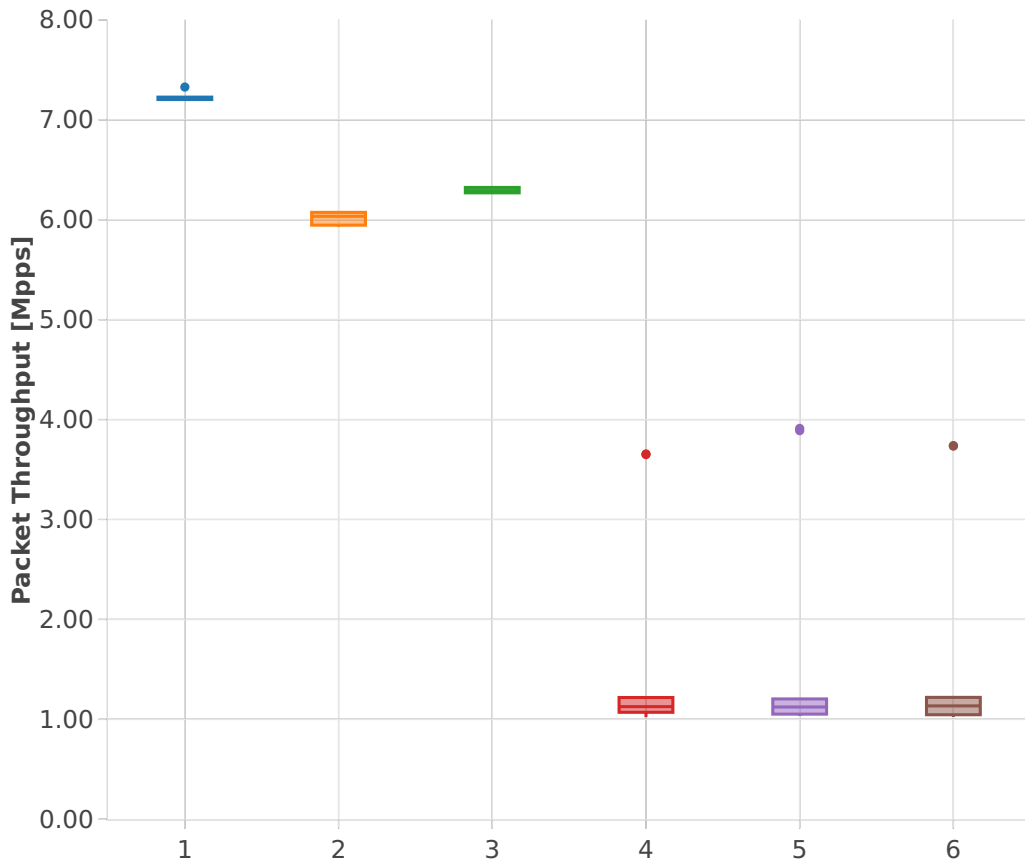

Packet Throughput: srv6-3n-hsw-x520-78b-1t1c-features-ndr

Test Cases [Index]

- 1. (10 runs) 10ge2p1x520-ethip6ip6-ip6base-srv6enc1sid
- 2. (10 runs) 10ge2p1x520-ethip6srhip6-ip6base-srv6enc2sids
- 3. (10 runs) 10ge2p1x520-ethip6srhip6-ip6base-srv6enc2sids-nodcaps
- 4. (10 runs) 10ge2p1x520-ethip6srhip6-ip6base-srv6proxy-dyn
- 5. (10 runs) 10ge2p1x520-ethip6srhip6-ip6base-srv6proxy-masq
- 6. (10 runs) 10ge2p1x520-ethip6srhip6-ip6base-srv6proxy-stat