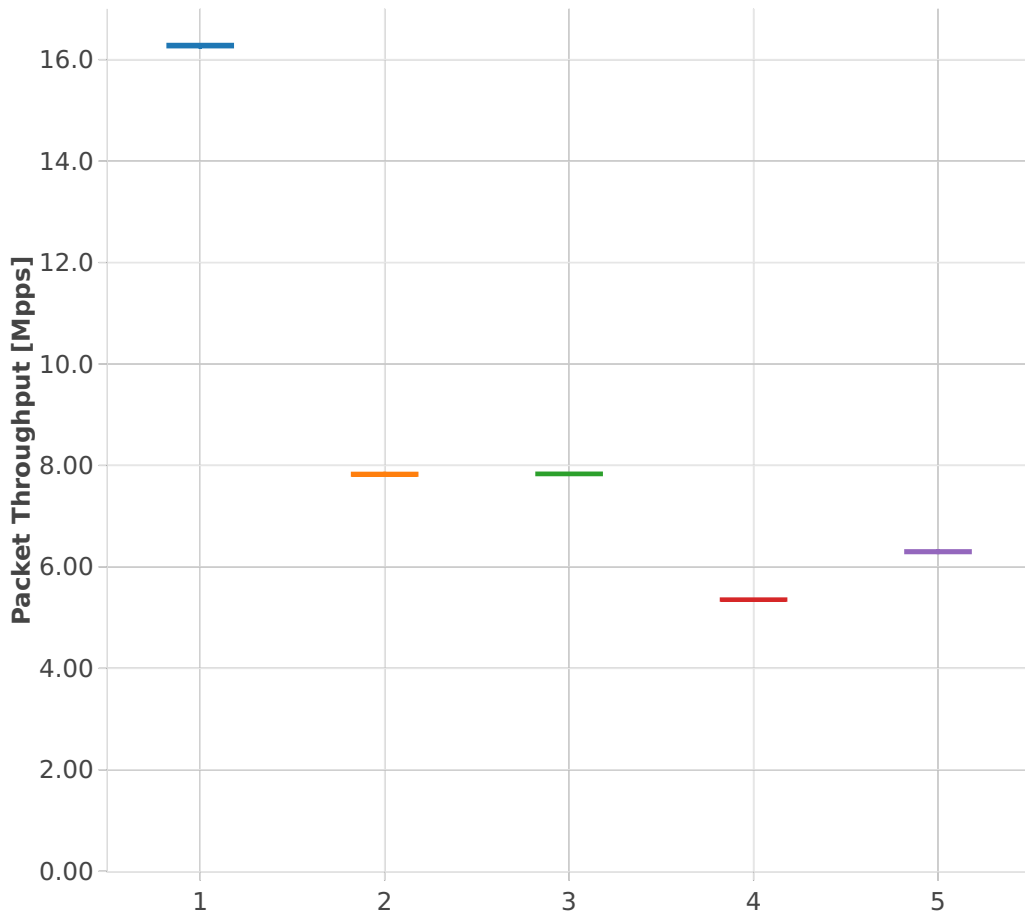

Packet Throughput: memif-3n-skx-x710-64b-2t1c-base_and_scale-ndr

Test Cases [Index]

- 1. (10 runs) 10ge2p1x710-eth-l2xcbase-eth-1memif-1dcr
- 2. (10 runs) 10ge2p1x710-eth-l2xcbase-eth-2memif-1dcr
- 3. (10 runs) 10ge2p1x710-eth-l2xcbase-eth-2memif-1lxc
- 4. (09 runs) 10ge2p1x710-dot1q-l2bdbasemaclrn-eth-2memif-1dcr
- 5. (10 runs) 10ge2p1x710-eth-l2bdbasemaclrn-eth-2memif-1lxc