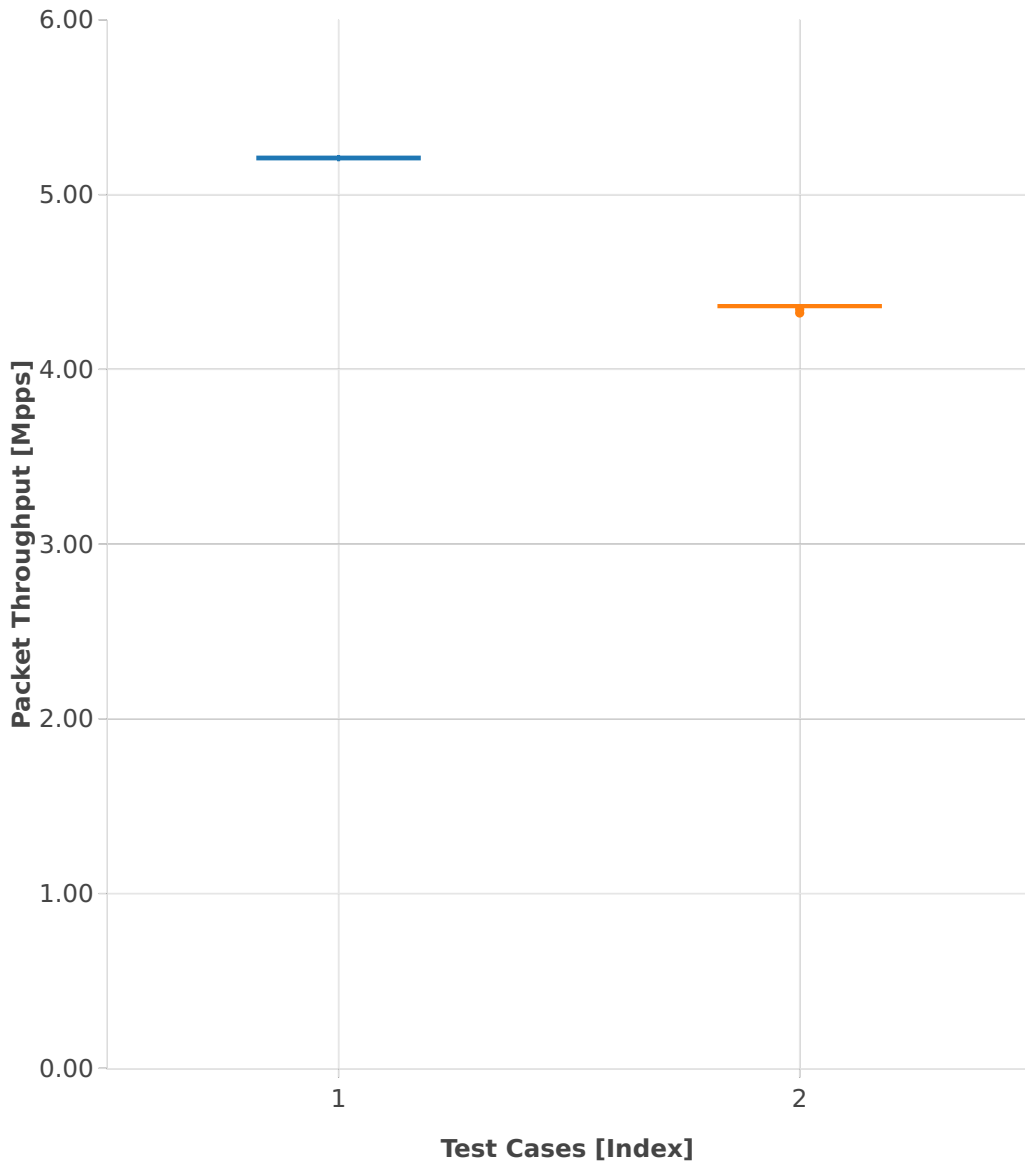

Packet Throughput: memif-3n-hsw-xl710-64b-1t1c-base_and_scale-pdr

- 1. (10 runs) 40ge2p1xl710-eth-l2xcbase-eth-2memif-1lxc
- 2. (10 runs) 40ge2p1xl710-eth-l2bdbasemaclrn-eth-2memif-1lxc