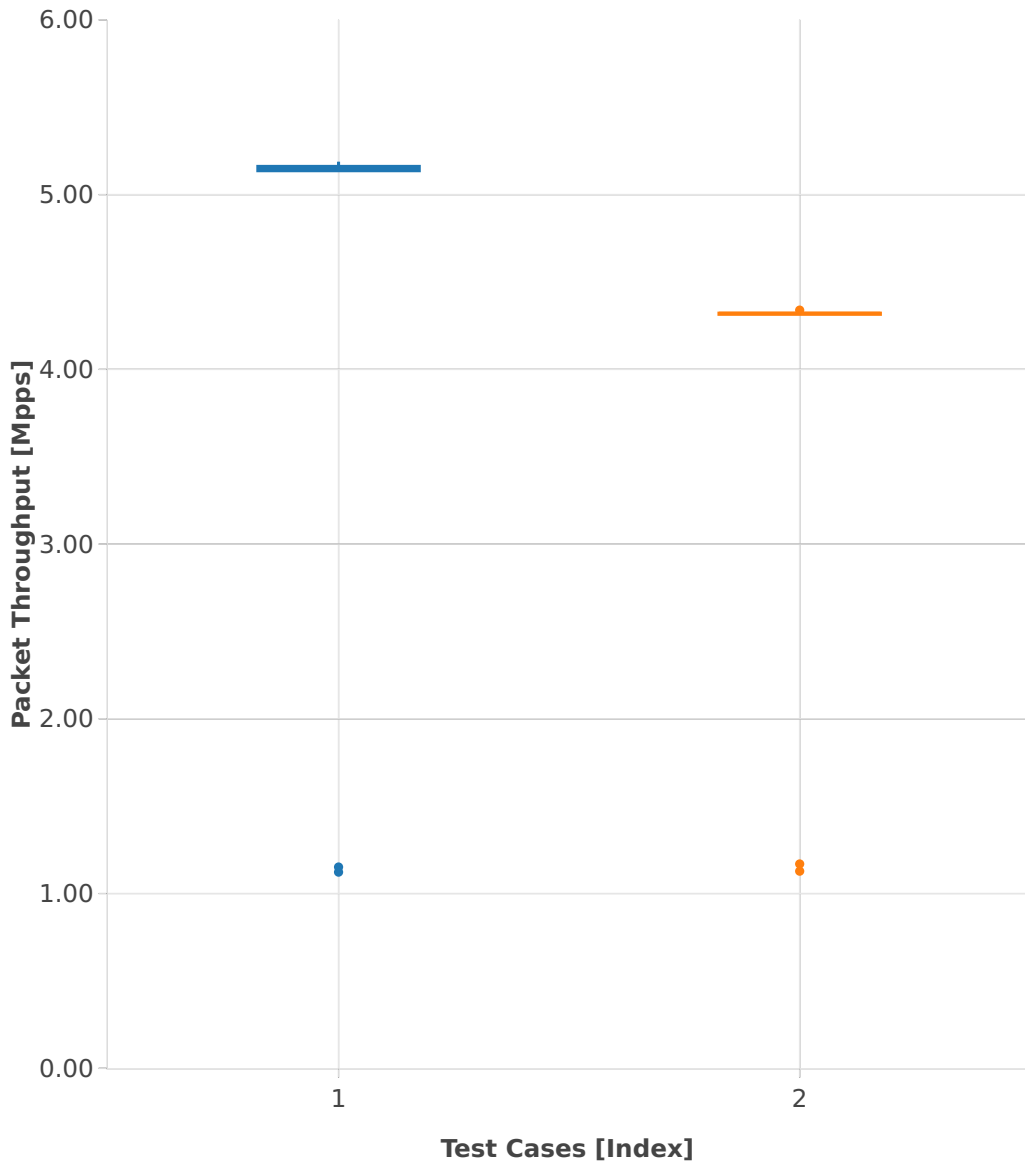

Packet Throughput: memif-3n-hsw-xl710-64b-1t1c-base_and_scale-ndr

- 1. (10 runs) 40ge2p1xl710-eth-l2xcbase-eth-2memif-1lxc
- 2. (10 runs) 40ge2p1xl710-eth-l2bdbasemaclrn-eth-2memif-1lxc