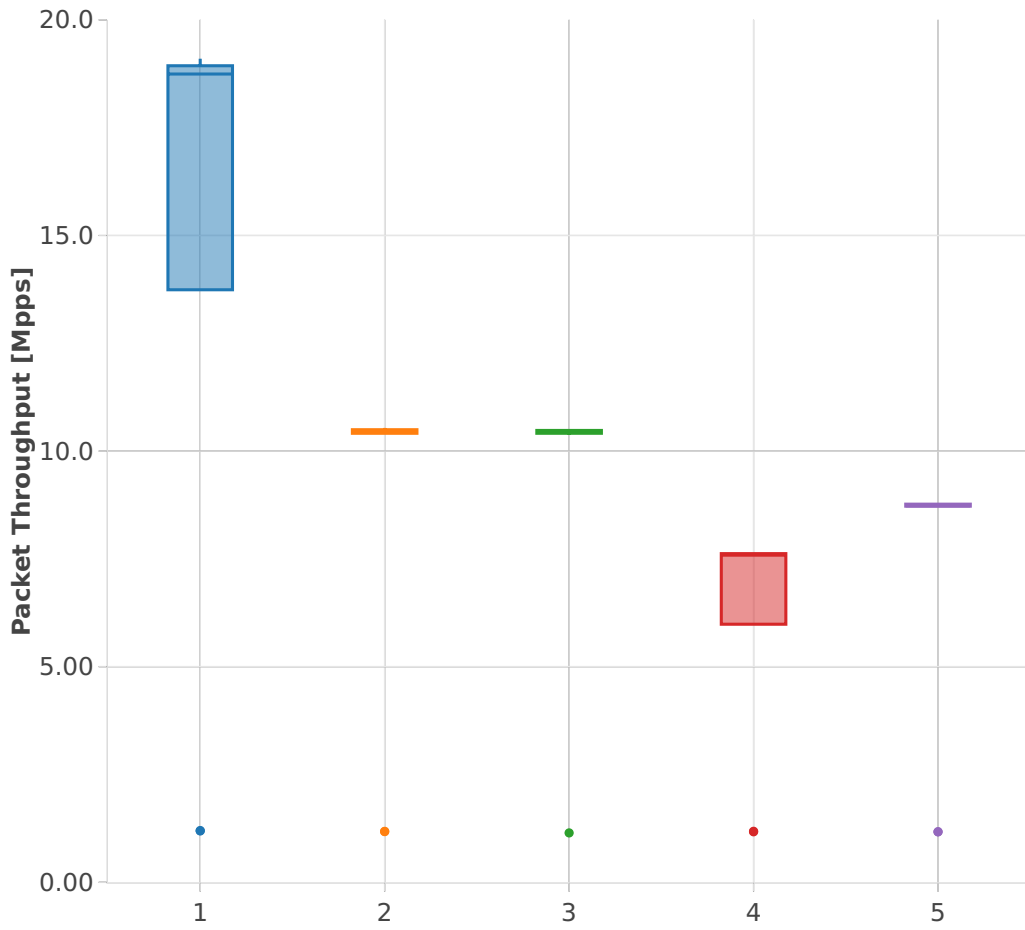

# Packet Throughput: memif-3n-hsw-x710-64b-2t2c-base\_and\_scale-ndr

## Test Cases [Index]

- 1. (09 runs) 10ge2p1x710-eth-l2xcbase-eth-1memif-1dcr
- 2. (10 runs) 10ge2p1x710-eth-l2xcbase-eth-2memif-1dcr
- 3. (10 runs) 10ge2p1x710-eth-l2xcbase-eth-2memif-1lxc
- 4. (09 runs) 10ge2p1x710-dot1q-l2bdbasemaclrn-eth-2memif-1dcr
- 5. (10 runs) 10ge2p1x710-eth-l2bdbasemaclrn-eth-2memif-1lxc