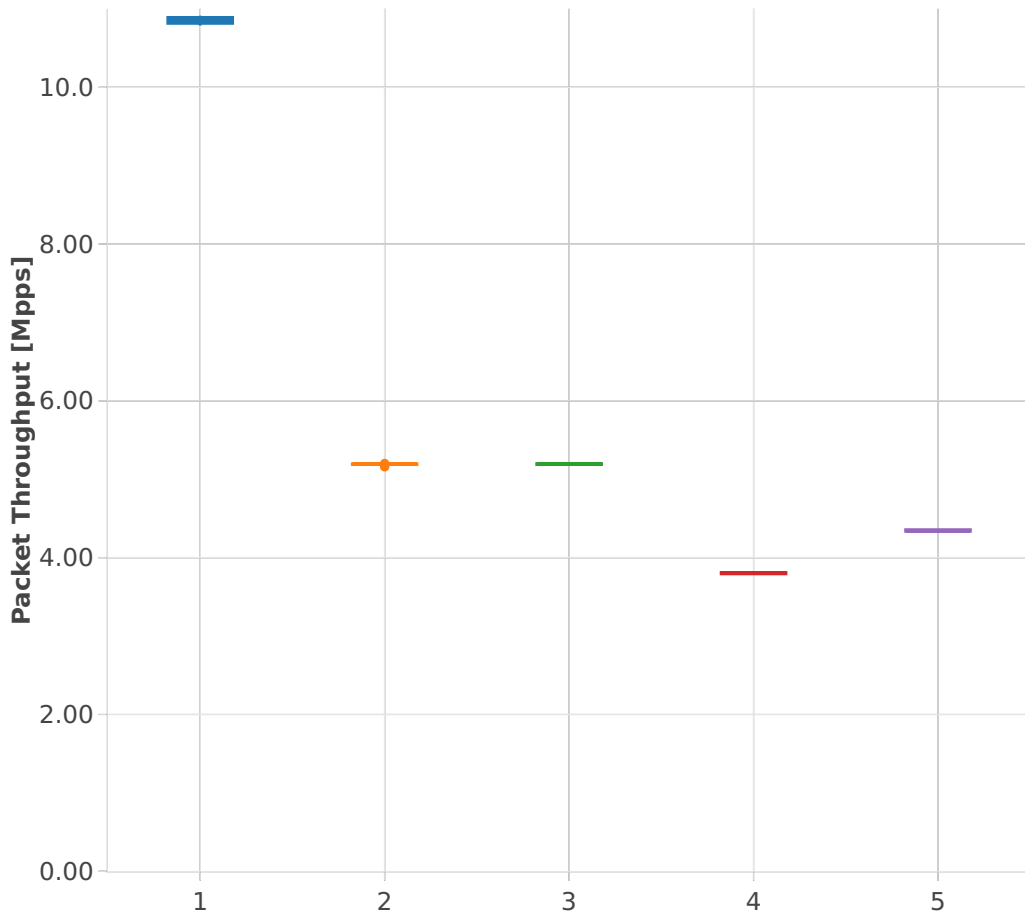

# Packet Throughput: memif-3n-hsw-x710-64b-1t1c-base\_and\_scale-pdr

## Test Cases [Index]

- 1. (09 runs) 10ge2p1x710-eth-l2xcbase-eth-1memif-1dcr
- 2. (10 runs) 10ge2p1x710-eth-l2xcbase-eth-2memif-1dcr
- 3. (10 runs) 10ge2p1x710-eth-l2xcbase-eth-2memif-1lxc
- 4. (09 runs) 10ge2p1x710-dot1q-l2bdbasemaclrn-eth-2memif-1dcr
- 5. (10 runs) 10ge2p1x710-eth-l2bdbasemaclrn-eth-2memif-1lxc