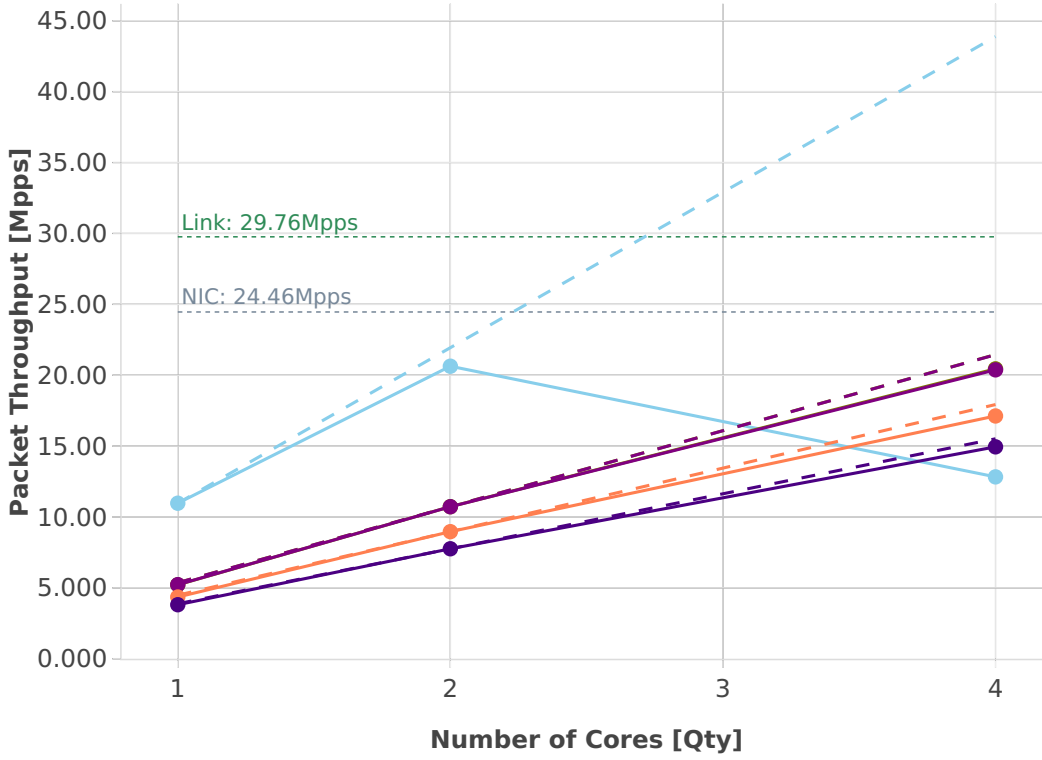

Speedup Multi-core: memif-3n-hsw-x520-64b-base_and_scale-pdr

-- Perfect — Measured ... Limit

- eth-l2xcbase-eth-1memif-1dcr
- eth-l2xcbase-eth-2memif-1dcr
- eth-l2xcbase-eth-2memif-1lxc
- eth-l2bdbasemaclrn-eth-2memif-1lxc
- dot1q-l2bdbasemaclrn-eth-2memif-1dcr