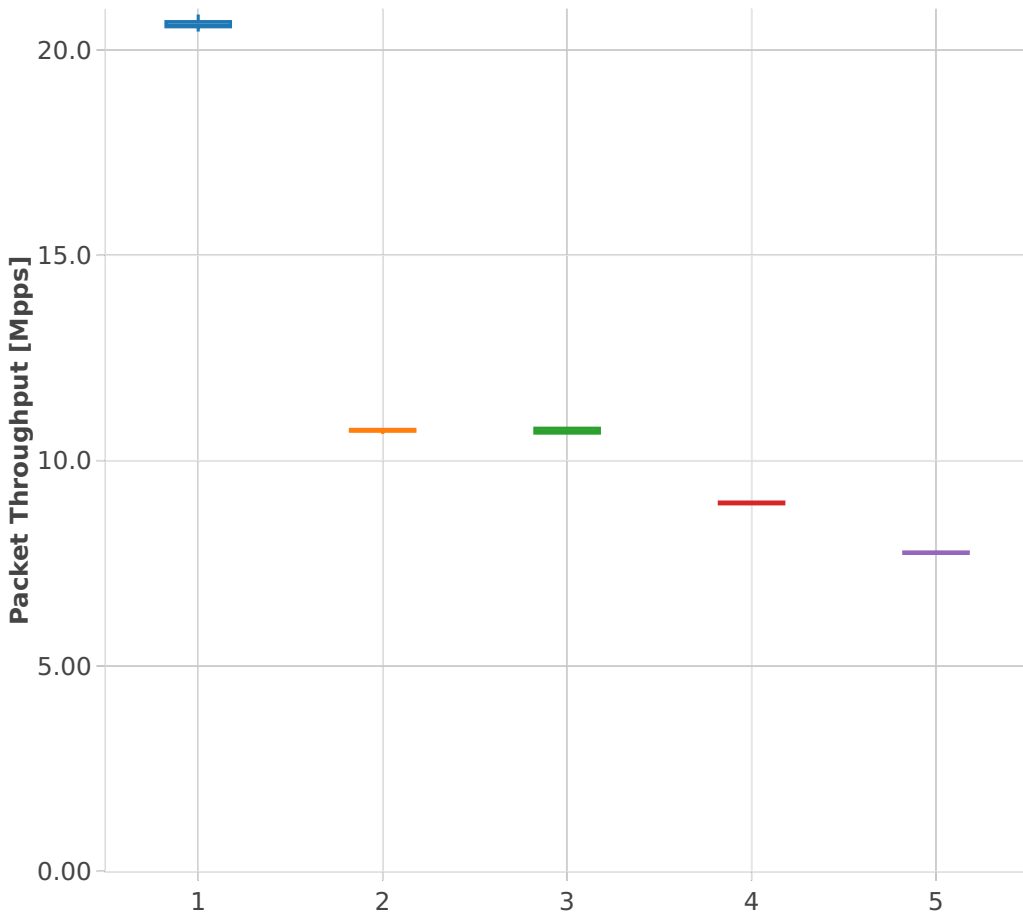

Packet Throughput: memif-3n-hsw-x520-64b-2t2c-base_and_scale-pdr

Test Cases [Index]

- 1. (10 runs) 10ge2p1x520-eth-l2xcbase-eth-1memif-1dcr
- 2. (10 runs) 10ge2p1x520-eth-l2xcbase-eth-2memif-1dcr
- 3. (10 runs) 10ge2p1x520-eth-l2xcbase-eth-2memif-1lxc
- 4. (10 runs) 10ge2p1x520-eth-l2bdbasemaclrn-eth-2memif-1lxc
- 5. (10 runs) 10ge2p1x520-dot1q-l2bdbasemaclrn-eth-2memif-1dcr