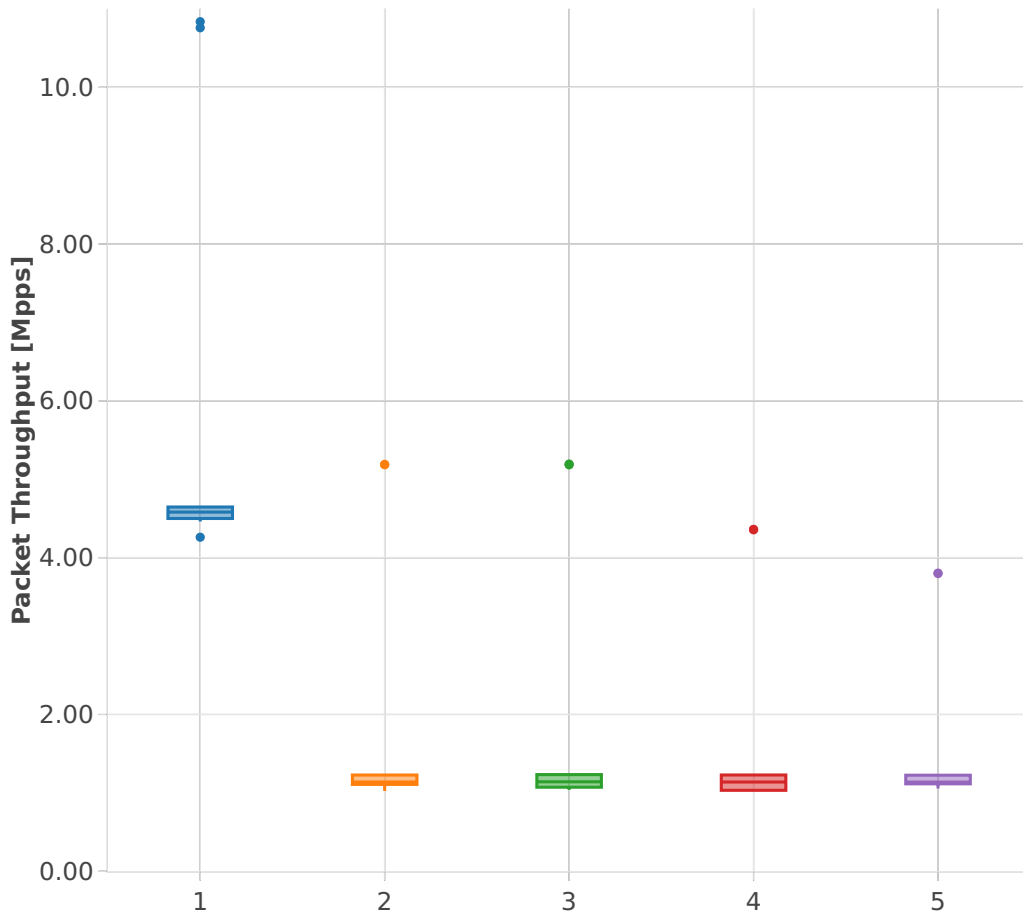

# Packet Throughput: memif-3n-hsw-x520-64b-1t1c-base\_and\_scale-ndr

## Test Cases [Index]

- 1. (10 runs) 10ge2p1x520-eth-l2xcbase-eth-1memif-1dcr
- 2. (10 runs) 10ge2p1x520-eth-l2xcbase-eth-2memif-1dcr
- 3. (10 runs) 10ge2p1x520-eth-l2xcbase-eth-2memif-1lxc
- 4. (10 runs) 10ge2p1x520-eth-l2bdbasemaclrn-eth-2memif-1lxc
- 5. (10 runs) 10ge2p1x520-dot1q-l2bdbasemaclrn-eth-2memif-1dcr