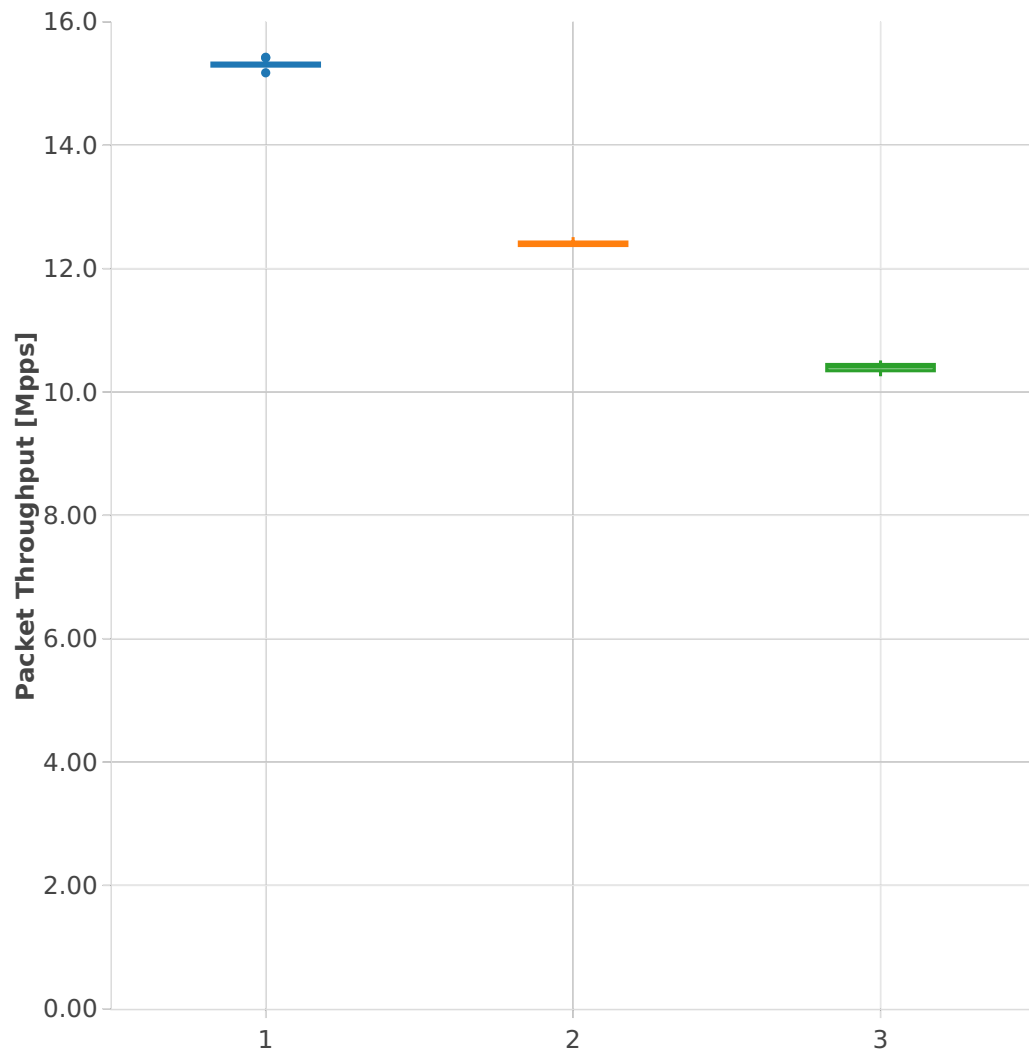

Packet Throughput: memif-2n-skx-xxv710-64b-4t2c-base_and_scale-pdr

- Test Cases [Index]**
- 1. (10 runs) 2n1l-25ge2p1xxv710-eth-l2xcbase-eth-2memif-1dcr
 - 2. (10 runs) 2n1l-25ge2p1xxv710-eth-l2bdbasemaclrn-eth-2memif-1dcr
 - 3. (10 runs) 2n1l-25ge2p1xxv710-dot1q-l2bdbasemaclrn-eth-2memif-1dcr