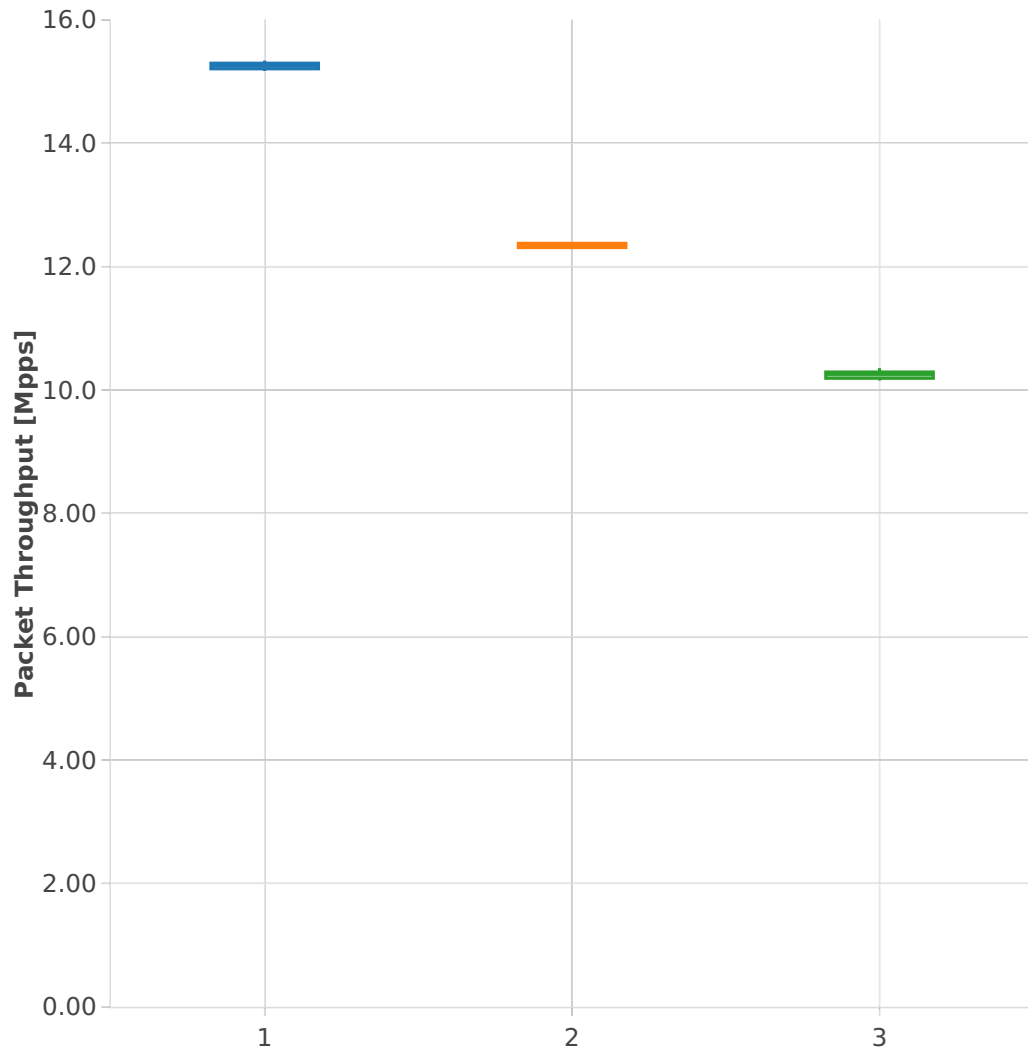

# Packet Throughput: memif-2n-skx-xxv710-64b-4t2c-base\_and\_scale-ndr

Test Cases [Index]

- 1. (10 runs) 2n1l-25ge2p1xxv710-eth-l2xcbase-eth-2memif-1dcr
- 2. (10 runs) 2n1l-25ge2p1xxv710-eth-l2bdbasemaclrn-eth-2memif-1dcr
- 3. (10 runs) 2n1l-25ge2p1xxv710-dot1q-l2bdbasemaclrn-eth-2memif-1dcr