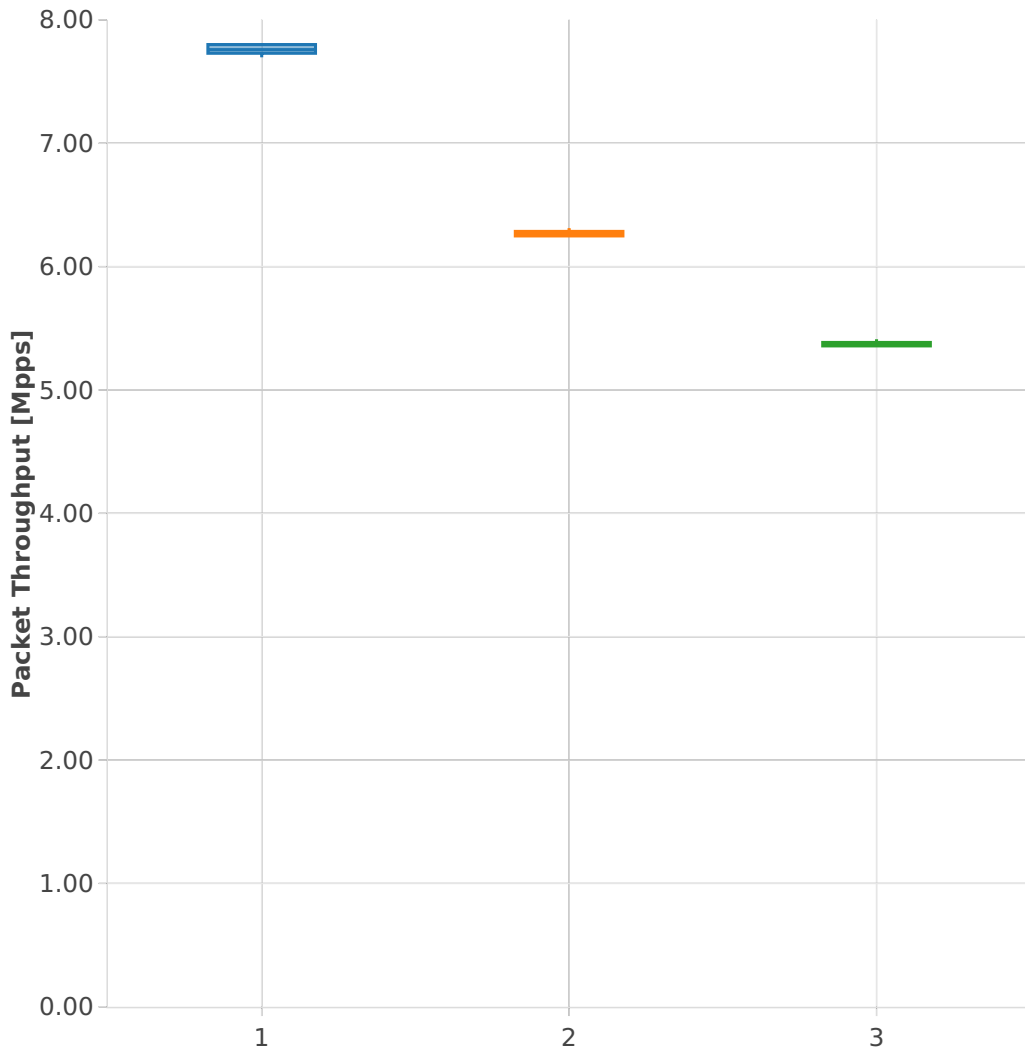

# Packet Throughput: memif-2n-skx-xxv710-64b-2t1c-base\_and\_scale-pdr

- Test Cases [Index]**
- 1. (10 runs) 2n1l-25ge2p1xxv710-eth-l2xcbase-eth-2memif-1dcr
  - 2. (10 runs) 2n1l-25ge2p1xxv710-eth-l2bdbasemaclrn-eth-2memif-1dcr
  - 3. (10 runs) 2n1l-25ge2p1xxv710-dot1q-l2bdbasemaclrn-eth-2memif-1dcr