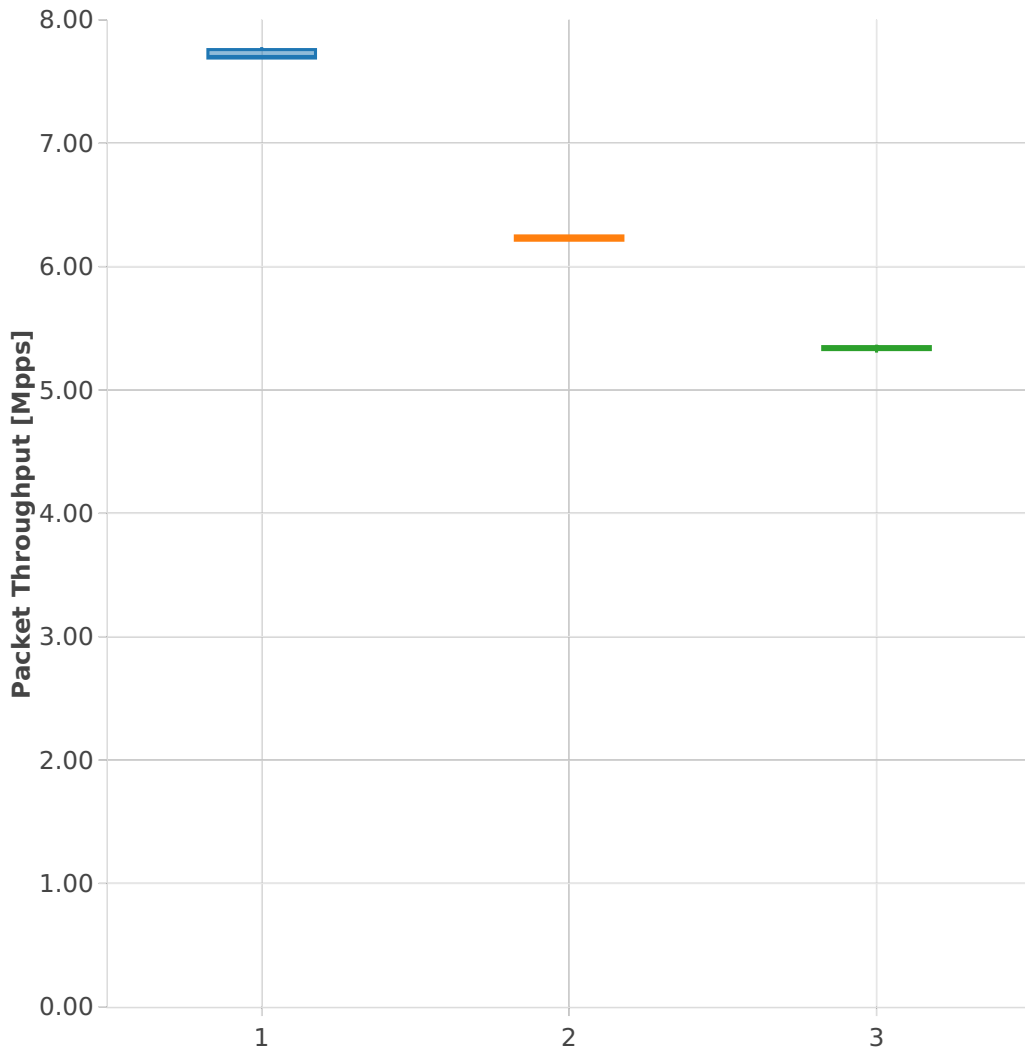

Packet Throughput: memif-2n-skx-xxv710-64b-2t1c-base_and_scale-ndr

Test Cases [Index]

- 1. (10 runs) 2n1l-25ge2p1xxv710-eth-l2xcbase-eth-2memif-1dcr
- 2. (10 runs) 2n1l-25ge2p1xxv710-eth-l2bdbasemaclrn-eth-2memif-1dcr
- 3. (10 runs) 2n1l-25ge2p1xxv710-dot1q-l2bdbasemaclrn-eth-2memif-1dcr