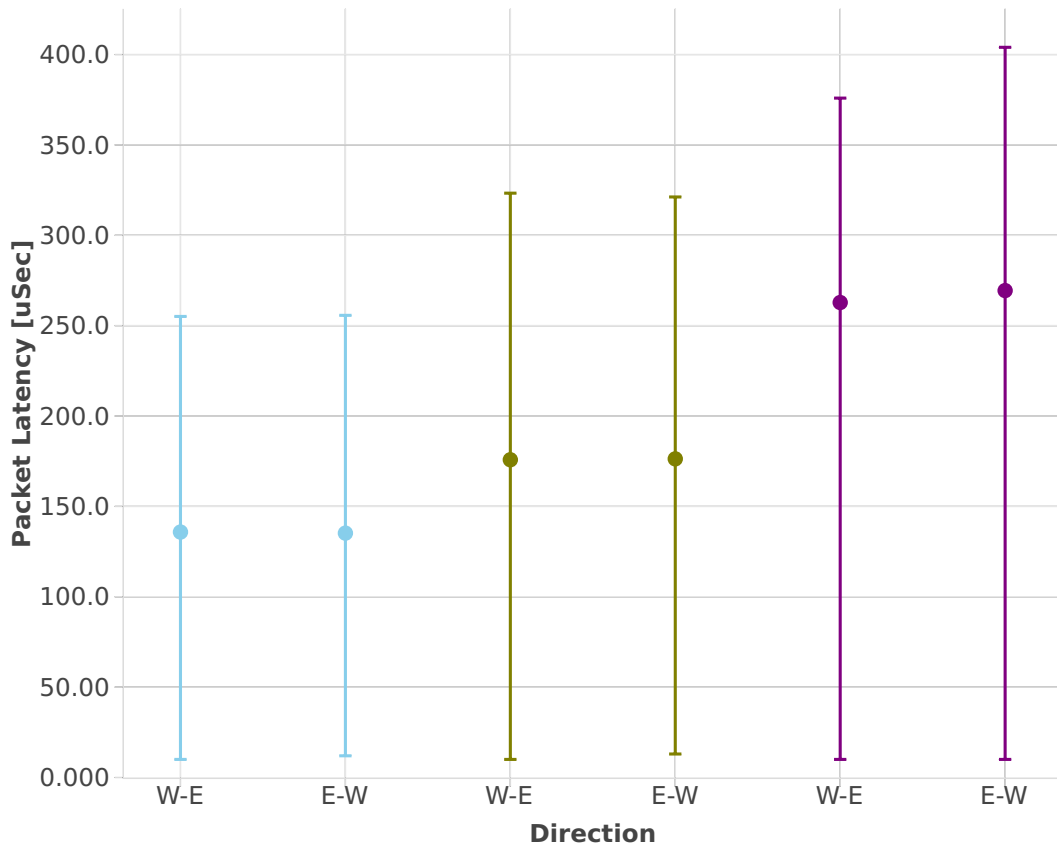

Packet Latency: memif-2n-skx-xxv710-64b-2t1c-base_and_scale-ndr

- 25ge2p1xxv710-eth-l2xcbase-eth-2memif-1dcr
- 25ge2p1xxv710-eth-l2bdbasemaclrn-eth-2memif-1dcr
- 25ge2p1xxv710-dot1q-l2bdbasemaclrn-eth-2memif-1dcr