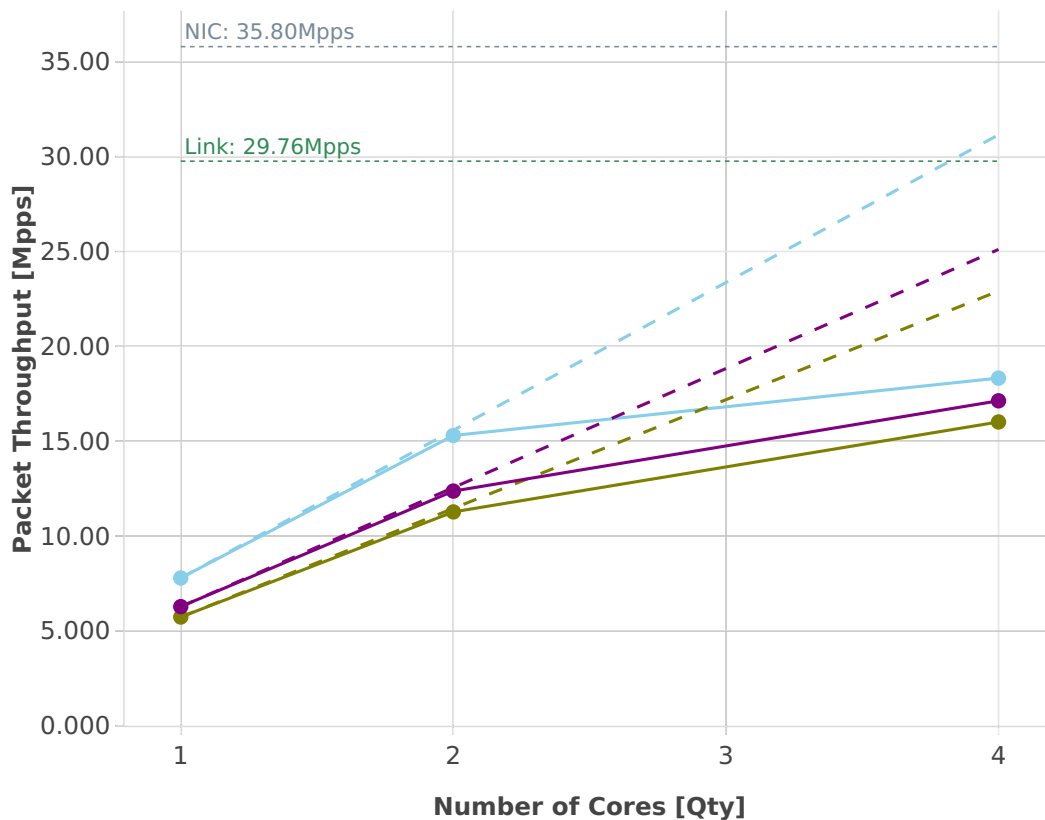

Speedup Multi-core: memif-2n-skx-x710-64b-base_and_scale-pdr

-- Perfect — Measured ... Limit

- 10ge2p1x710-eth-l2xcbase-eth-2memif-1dcr
- 10ge2p1x710-dot1q-l2bdbasemaclrn-eth-2memif-1dcr
- 10ge2p1x710-eth-l2bdbasemaclrn-eth-2memif-1dcr