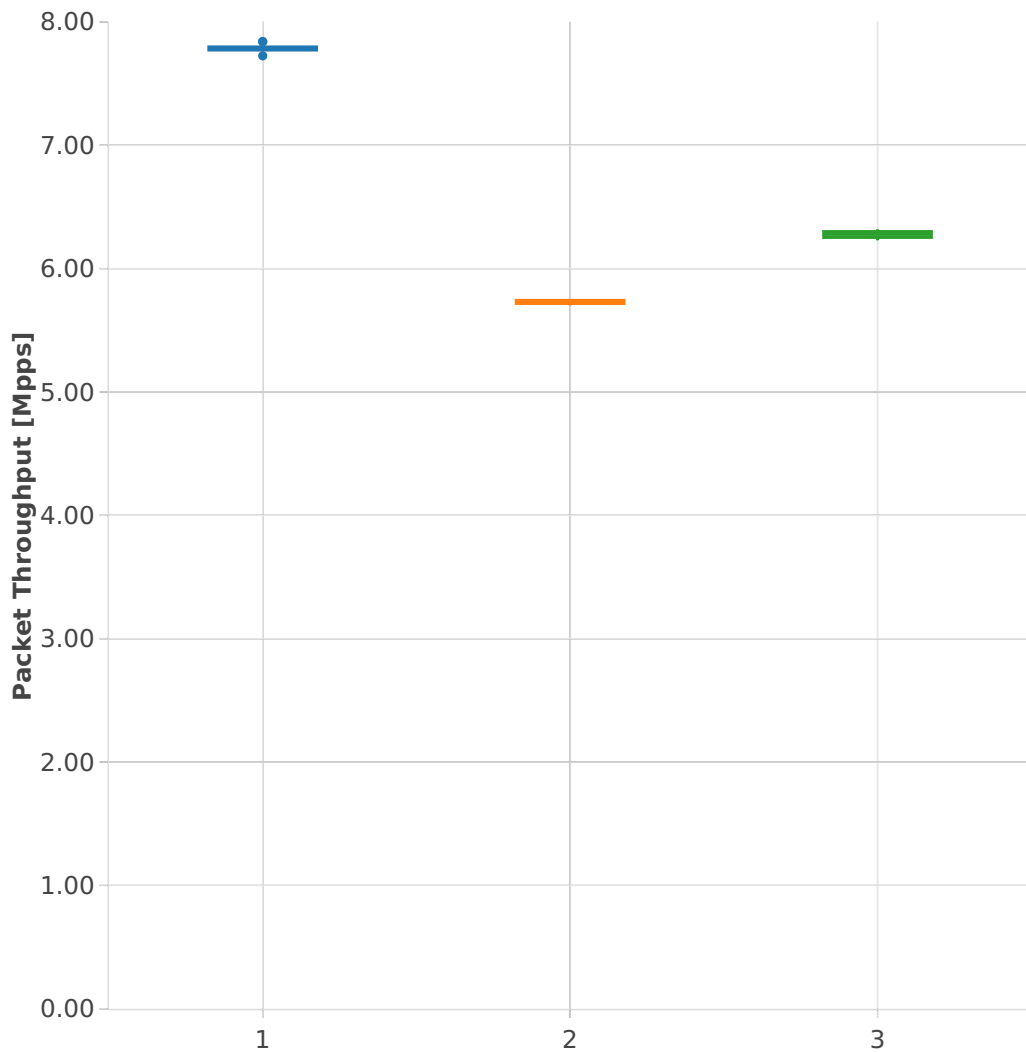

Packet Throughput: memif-2n-skx-x710-64b-2t1c-base_and_scale-pdr

- Test Cases [Index]**
- 1. (10 runs) 2n1l-10ge2p1x710-eth-l2xcbase-eth-2memif-1dcr
 - 2. (10 runs) 2n1l-10ge2p1x710-dot1q-l2bdbasemaclrn-eth-2memif-1dcr
 - 3. (09 runs) 2n1l-10ge2p1x710-eth-l2bdbasemaclrn-eth-2memif-1dcr