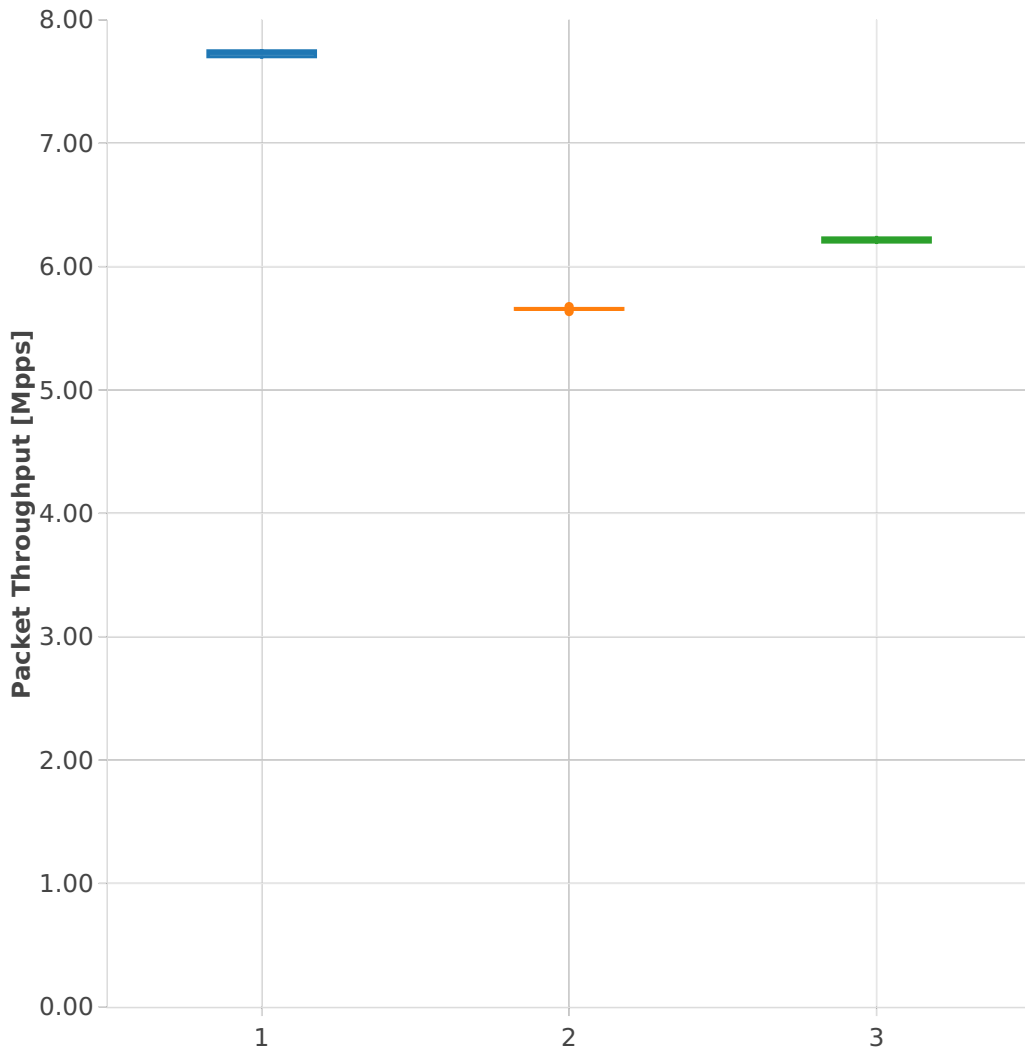

# Packet Throughput: memif-2n-skx-x710-64b-2t1c-base\_and\_scale-ndr

## Test Cases [Index]

- 1. (10 runs) 2n1l-10ge2p1x710-eth-l2xcbase-eth-2memif-1dcr
- 2. (10 runs) 2n1l-10ge2p1x710-dot1q-l2bdbasemaclrn-eth-2memif-1dcr
- 3. (09 runs) 2n1l-10ge2p1x710-eth-l2bdbasemaclrn-eth-2memif-1dcr