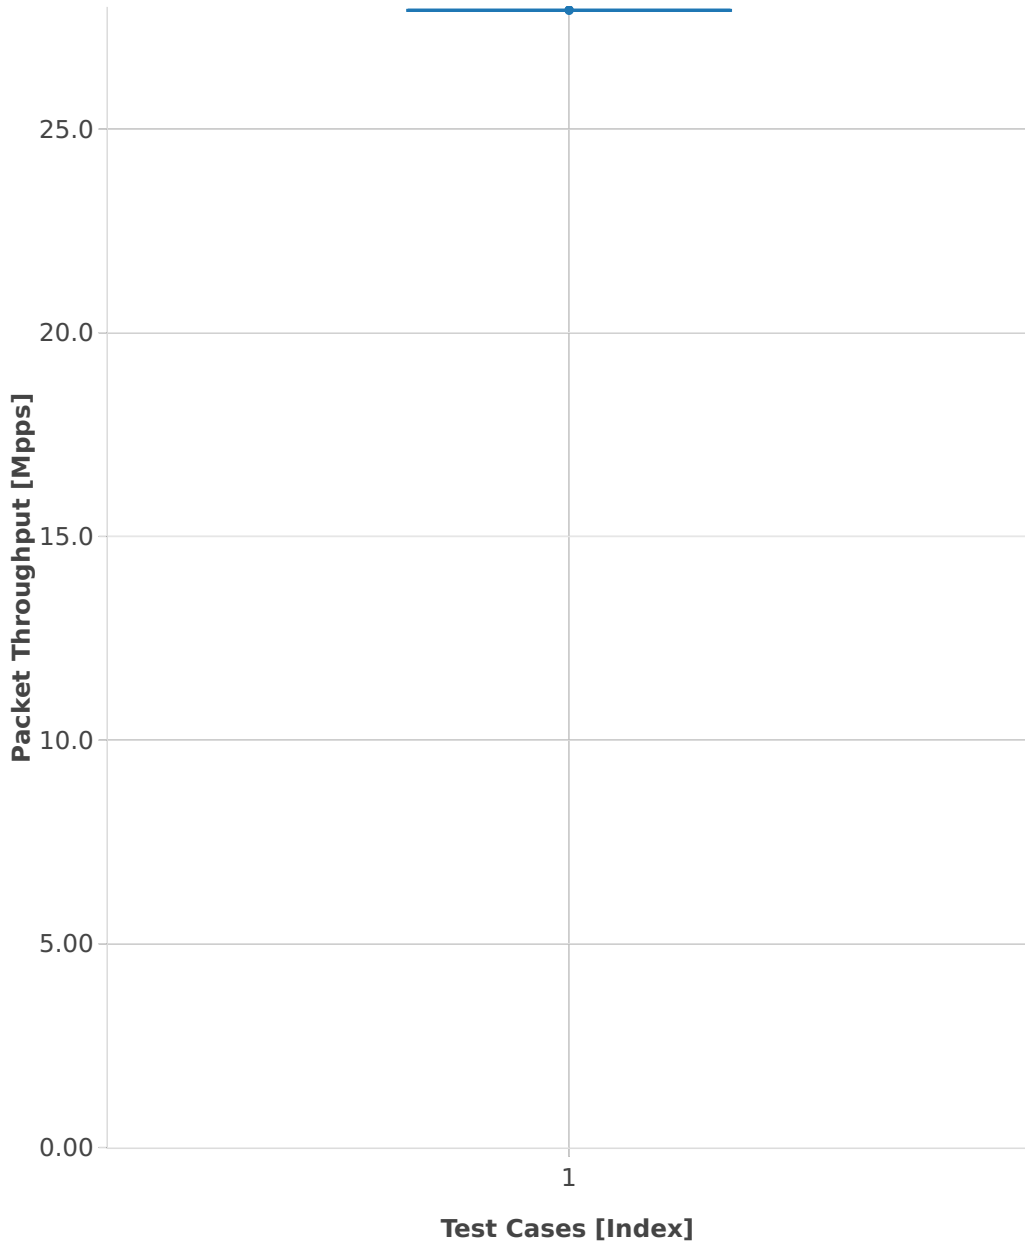

# Packet Throughput: l2sw-3n-skx-xxv710-64b-2t1c-base\_and\_scale-pdr

■ 1. (11 runs) 25ge2p1xxv710-eth-l2patch