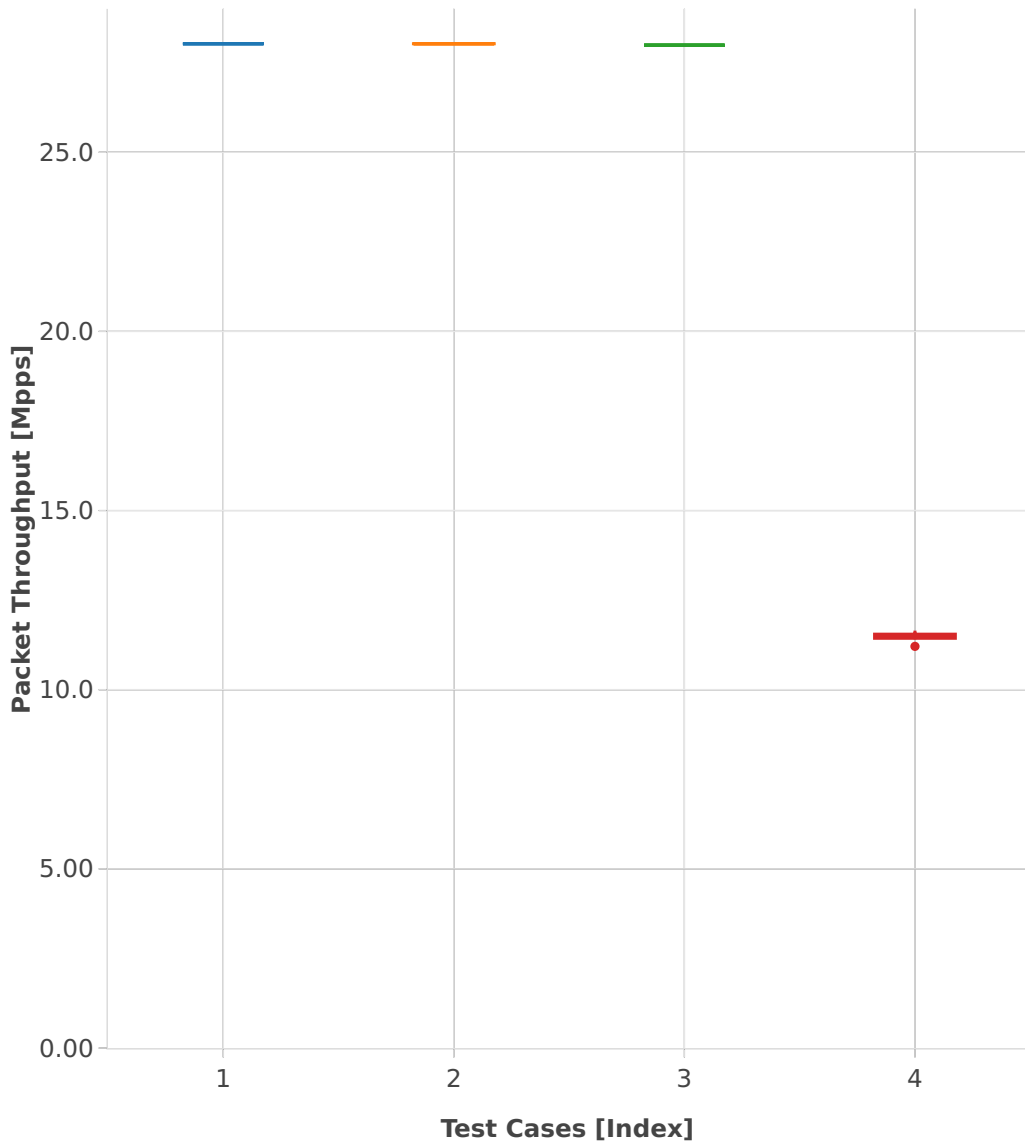

Packet Throughput: l2sw-3n-skx-x710-64b-4t2c-features-pdr

- 1. (11 runs) 10ge2p1x710-avf-eth-l2xcbase
- 2. (11 runs) 10ge2p1x710-eth-l2bdbasemaclrn
- 3. (02 runs) 10ge2p1x710-dot1q-l2xcbase
- 4. (11 runs) 10ge2p1x710-dot1q--ethip4vxlan-l2l3l4l5l6l7l8l9l10l11