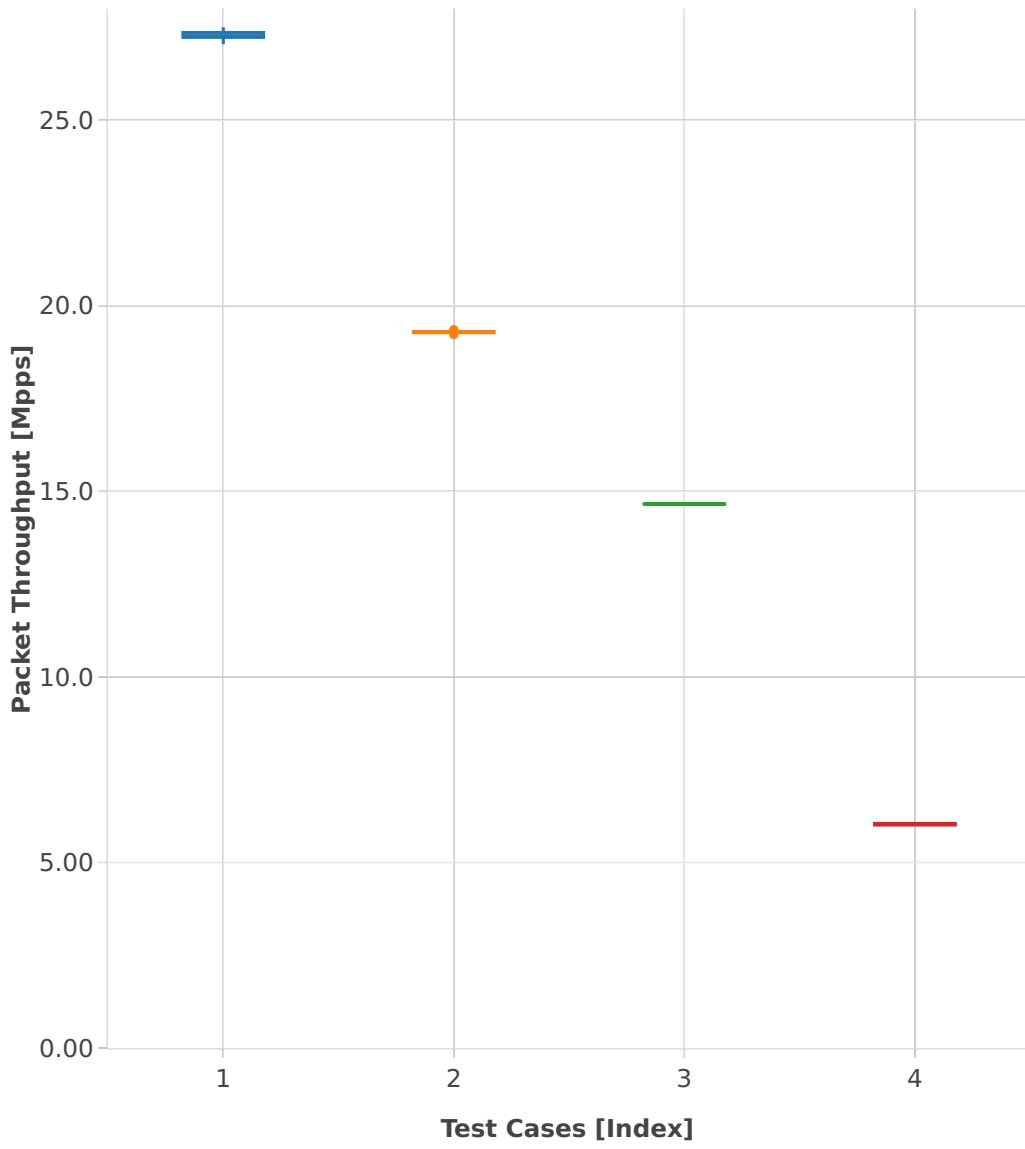

Packet Throughput: l2sw-3n-skx-x710-64b-2t1c-features-pdr

- 1. (10 runs) 10ge2p1x710-avf-eth-l2xcbase
- 2. (11 runs) 10ge2p1x710-eth-l2bdbasemaclrn
- 3. (02 runs) 10ge2p1x710-dot1q-l2xcbase
- 4. (11 runs) 10ge2p1x710-dot1q--ethip4vxlan-l2l3