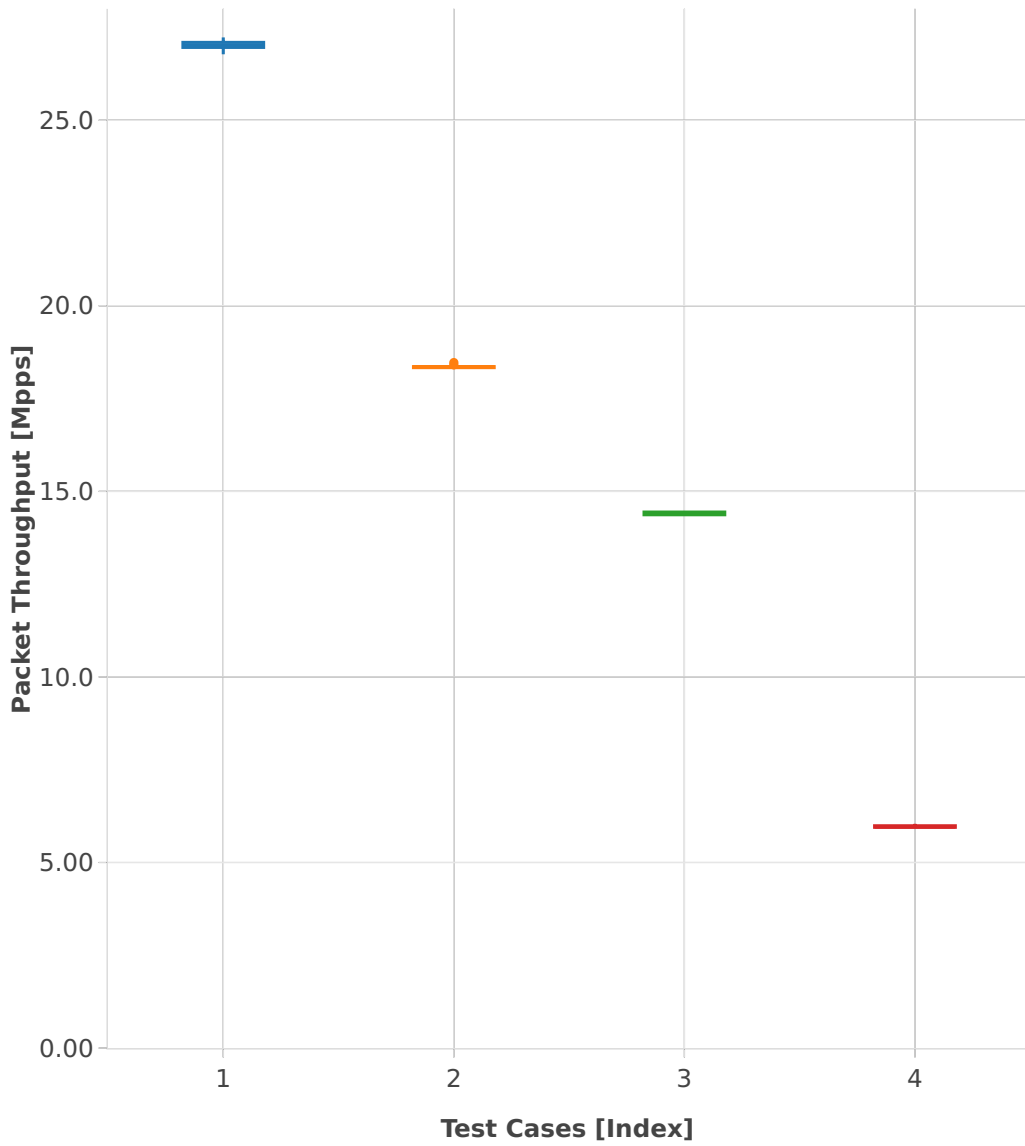

# Packet Throughput: l2sw-3n-skx-x710-64b-2t1c-features-ndr

- 1. (10 runs) 10ge2p1x710-avf-eth-l2xcbase
- 2. (11 runs) 10ge2p1x710-eth-l2bdbasemaclrn
- 3. (02 runs) 10ge2p1x710-dot1q-l2xcbase
- 4. (11 runs) 10ge2p1x710-dot1q--ethip4vxlan-l2l3l4l5l6l7l8l9l10l11