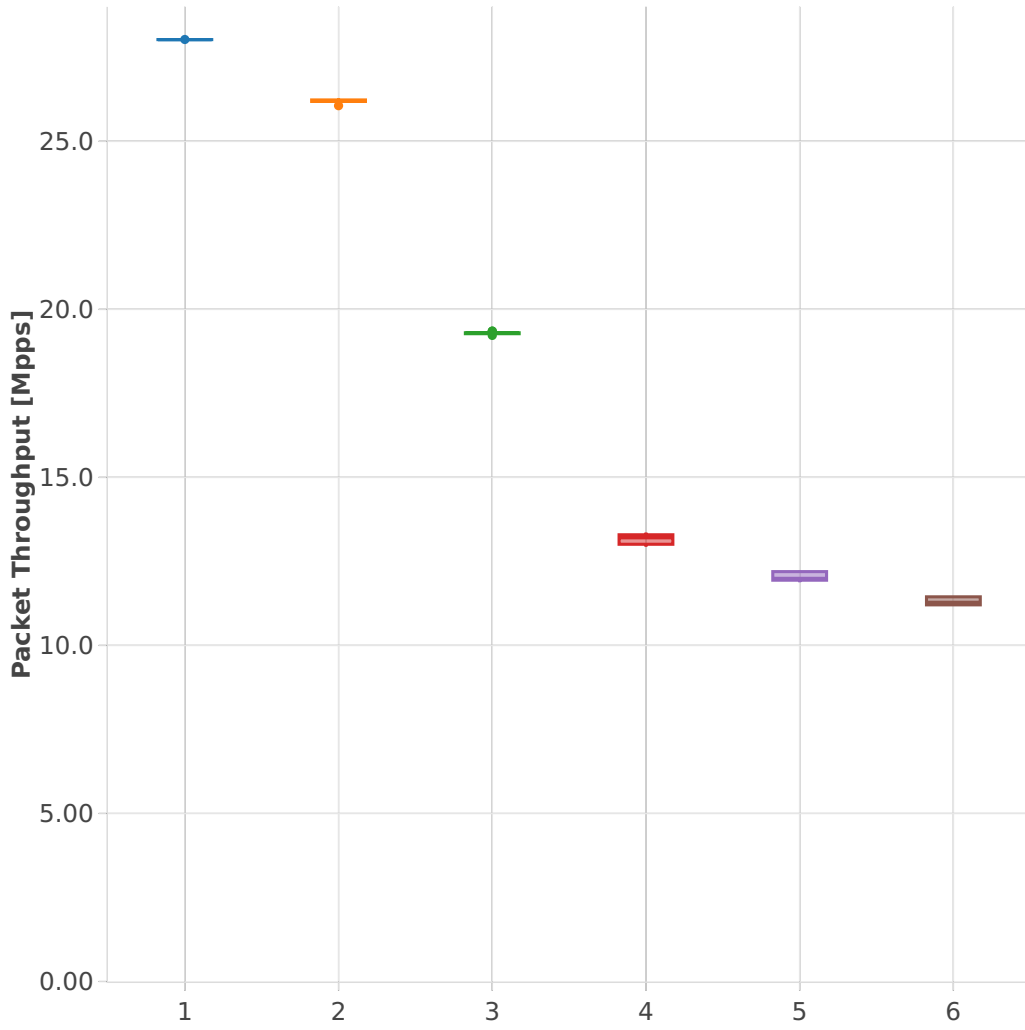

Packet Throughput: l2sw-3n-skx-x710-64b-2t1c-base_and_scale-pdr

- Test Cases [Index]**
- 1. (11 runs) 10ge2p1x710-eth-l2patch
 - 2. (11 runs) 10ge2p1x710-eth-l2xcbase
 - 3. (11 runs) 10ge2p1x710-eth-l2bdbasemaclrn
 - 4. (11 runs) 10ge2p1x710-eth-l2bdscale10kmaclrn
 - 5. (11 runs) 10ge2p1x710-eth-l2bdscale100kmaclrn
 - 6. (11 runs) 10ge2p1x710-eth-l2bdscale1mmaclrn