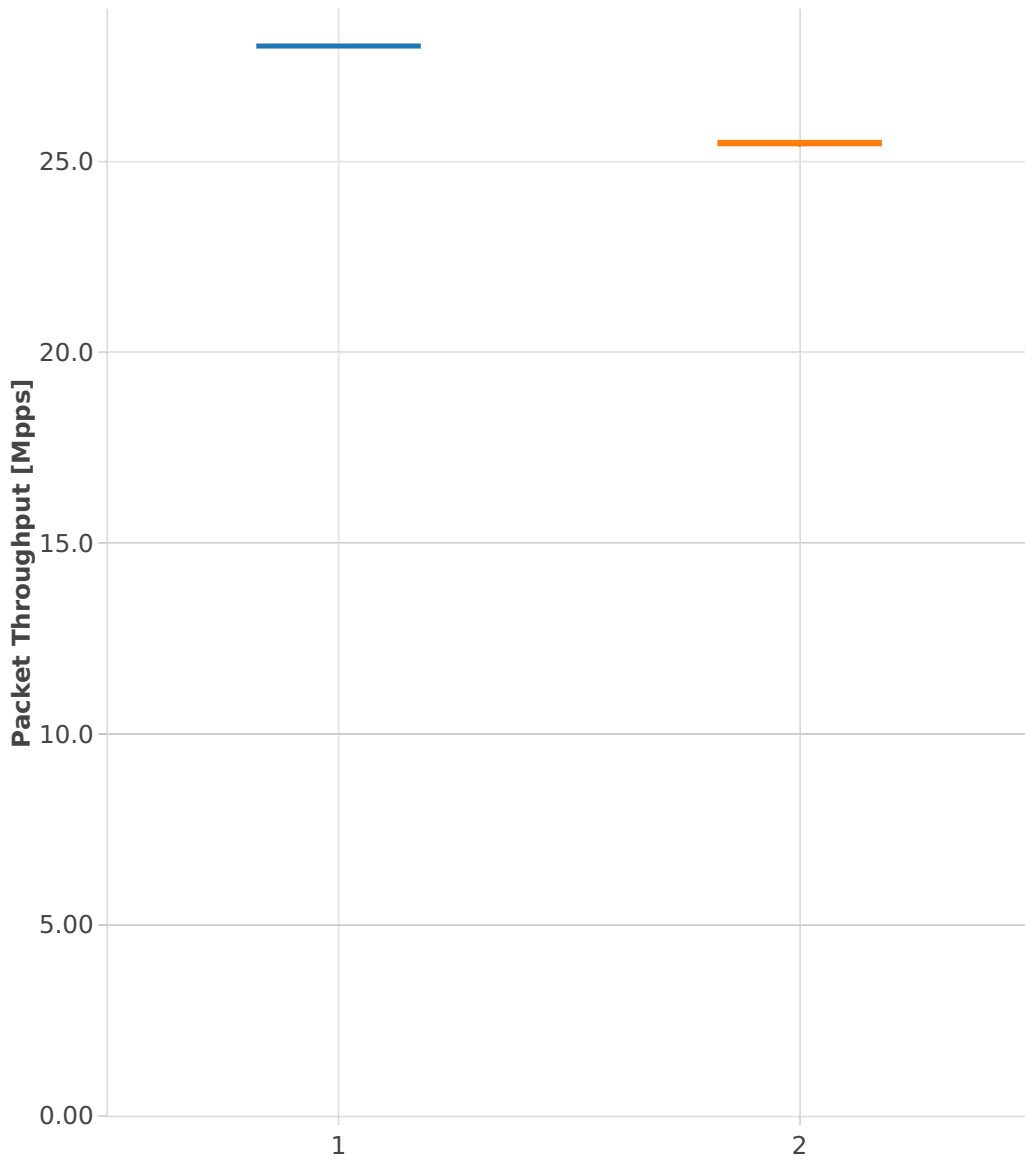

Packet Throughput: l2sw-3n-hsw-xl710-64b-2t2c-base_and_scale-pdr

- 1. (10 runs) 40ge2p1xl710-eth-l2patch
- 2. (10 runs) 40ge2p1xl710-eth-l2bdbasemaclrn