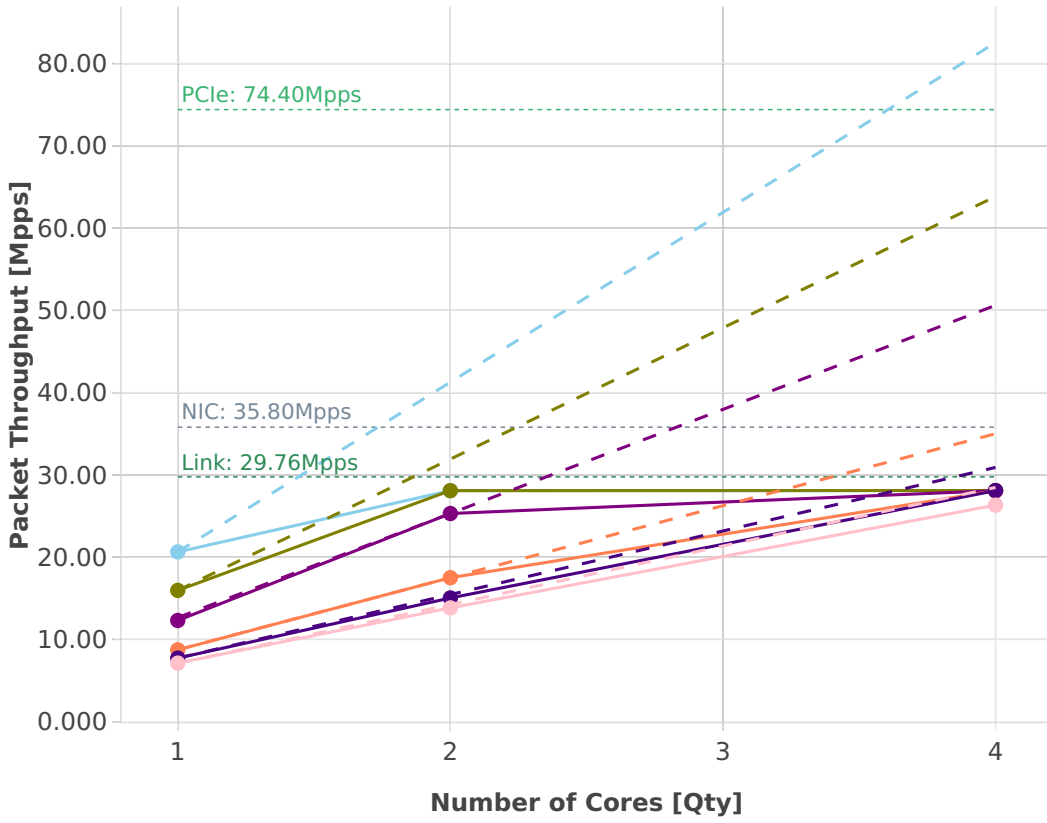

# Speedup Multi-core: l2sw-3n-hsw-x710-64b-base\_and\_scale-pdr

-- Perfect    — Measured    ... Limit

- eth-l2patch
- eth-l2xcbase
- eth-l2bdbasemaclrn
- eth-l2bdscale10kmaclrn
- eth-l2bdscale100kmaclrn
- eth-l2bdscale1mmaclrn