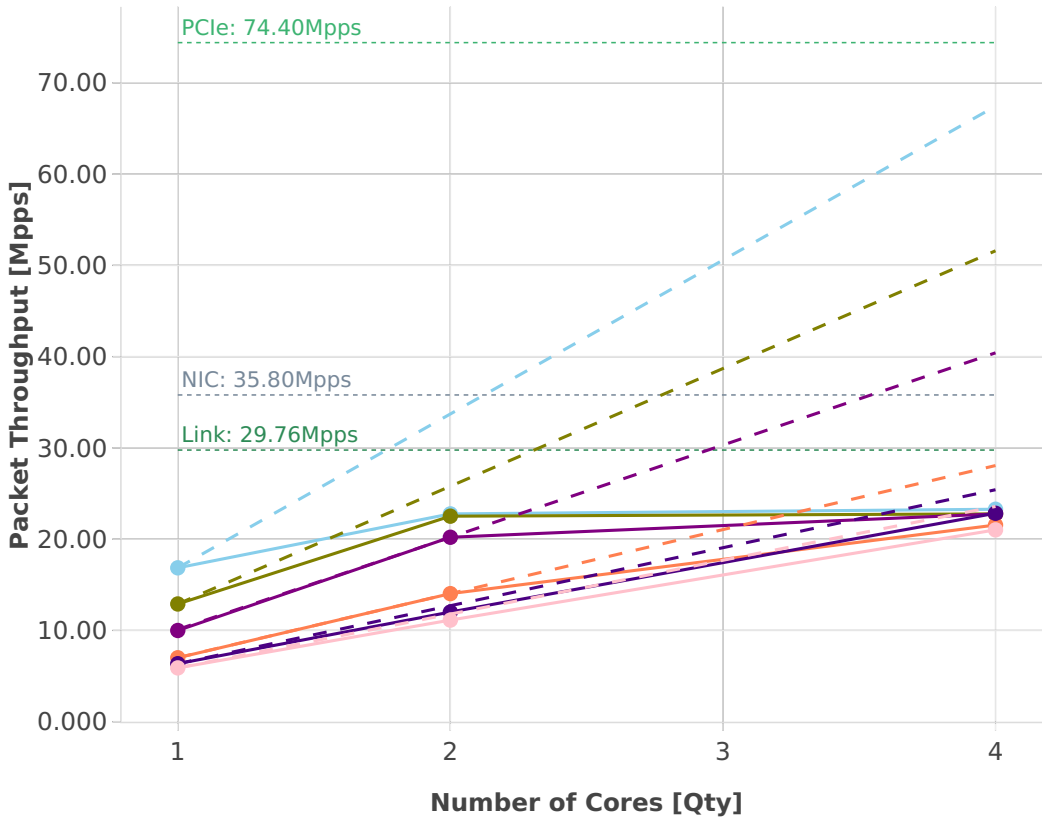

Speedup Multi-core: l2sw-3n-hsw-x710-64b-base_and_scale-ndr

-- Perfect — Measured ... Limit

- eth-l2patch
- eth-l2xcbase
- eth-l2bdbasemaclrn
- eth-l2bdscale10kmaclrn
- eth-l2bdscale100kmaclrn
- eth-l2bdscale1mmaclrn