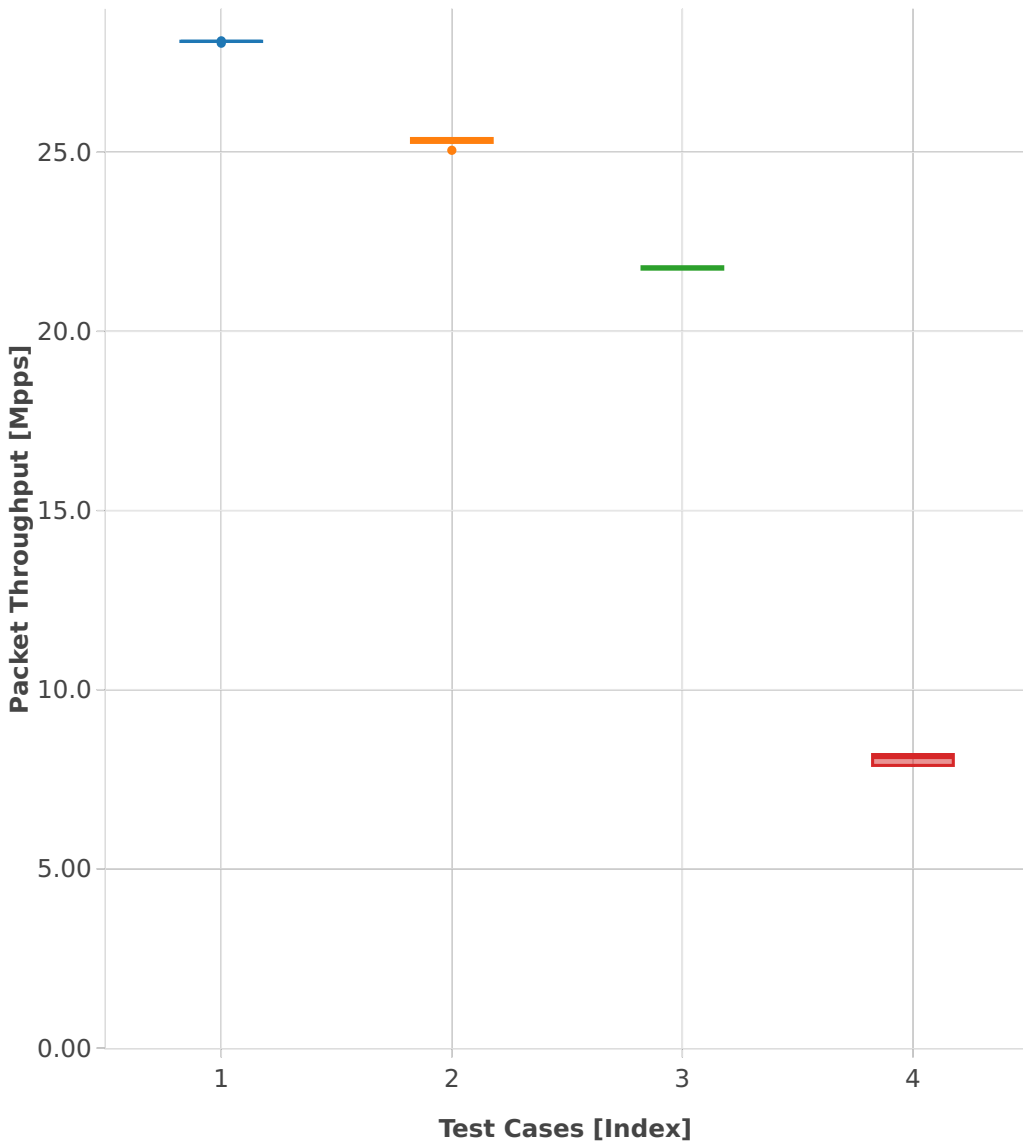

Packet Throughput: l2sw-3n-hsw-x710-64b-2t2c-features-pdr

- 1. (10 runs) 10ge2p1x710-eth-l2xcbase
- 2. (10 runs) 10ge2p1x710-eth-l2bdbasemaclrn
- 3. (02 runs) 10ge2p1x710-dot1q-l2xcbase
- 4. (10 runs) 10ge2p1x710-dot1q--ethip4vxlan-
l2l3-1101-1101-1101-1101