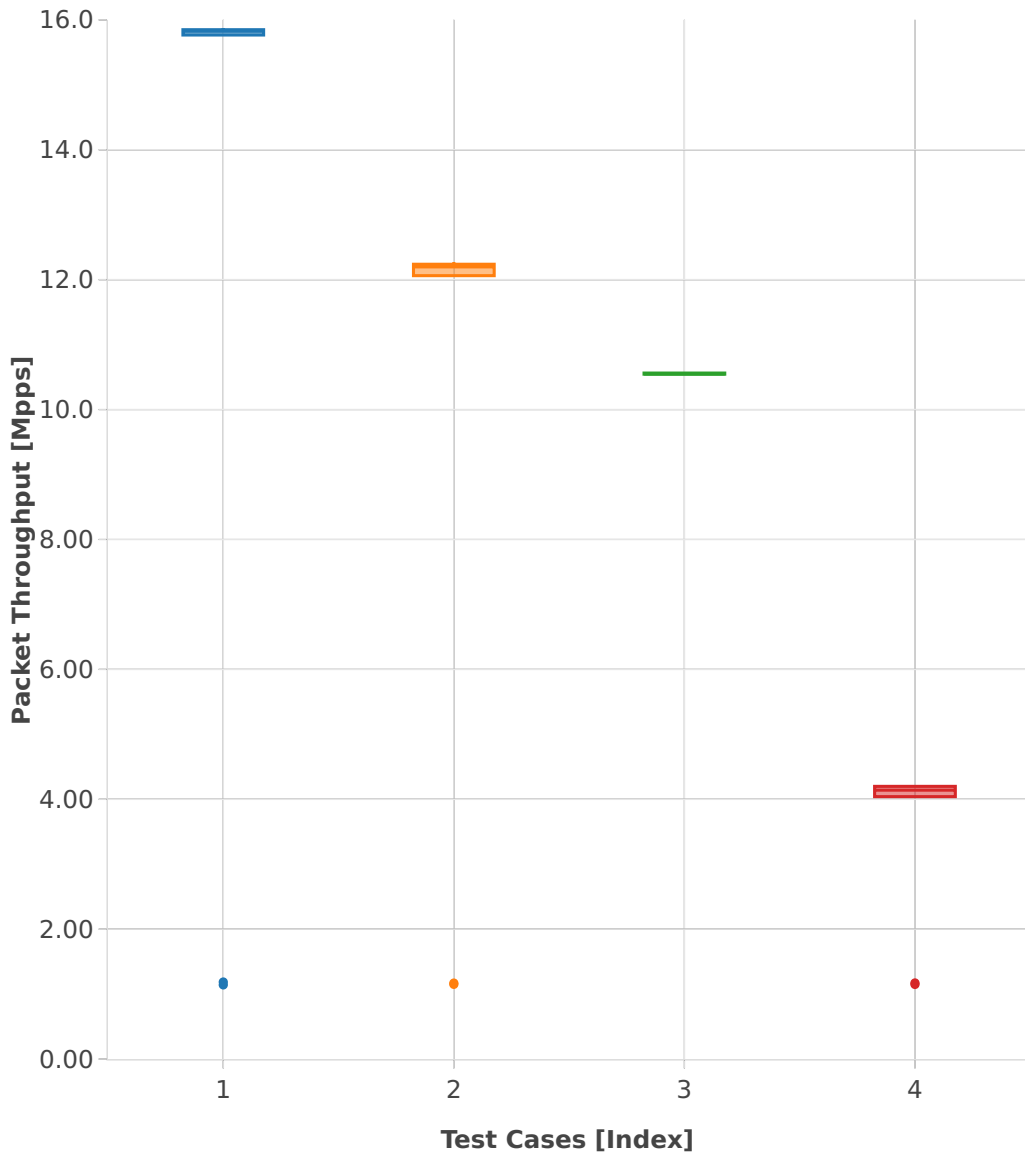

Packet Throughput: l2sw-3n-hsw-x710-64b-1t1c-features-ndr

- 1. (10 runs) 10ge2p1x710-eth-l2xcbase
- 2. (10 runs) 10ge2p1x710-eth-l2bdbasemaclrn
- 3. (02 runs) 10ge2p1x710-dot1q-l2xcbase
- 4. (10 runs) 10ge2p1x710-dot1q--ethip4vxlan-