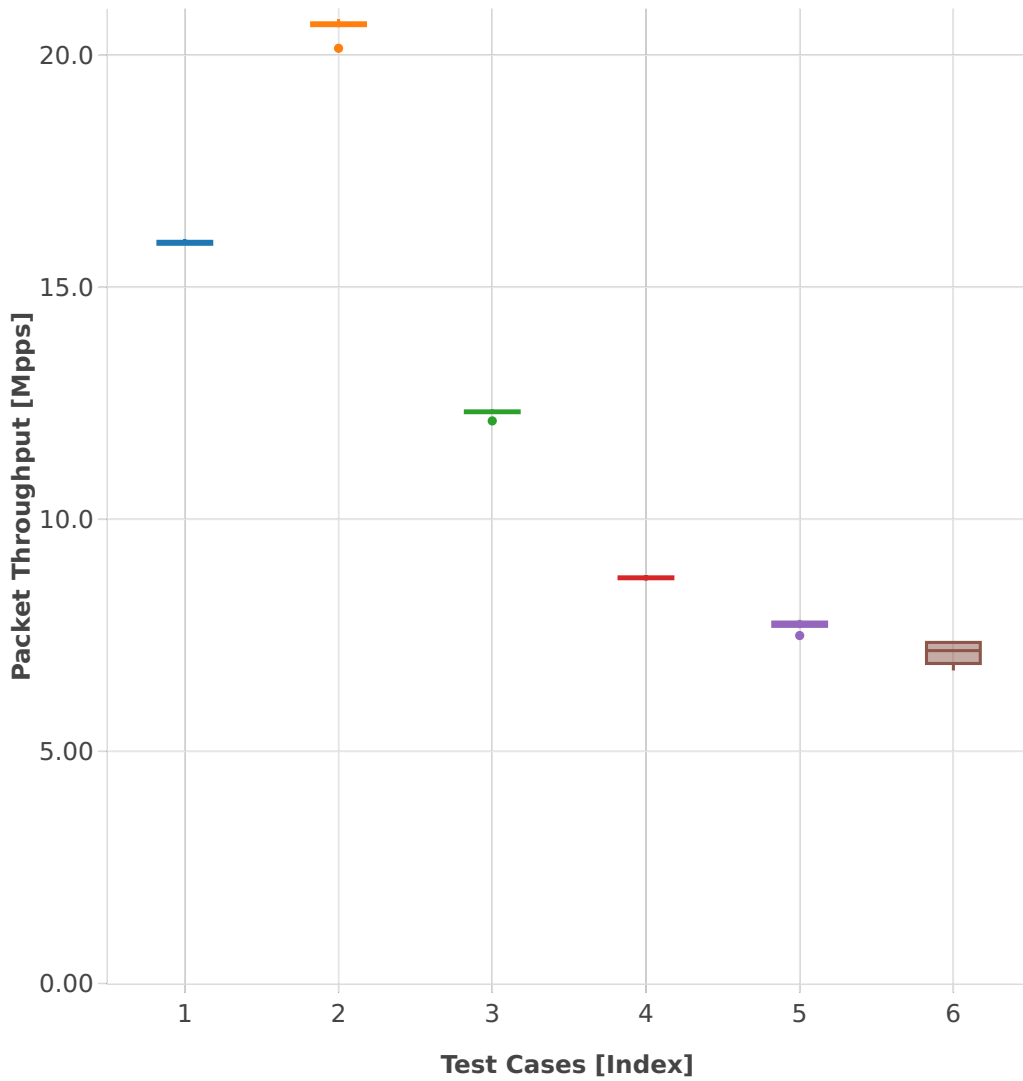

# Packet Throughput: l2sw-3n-hsw-x710-64b-1t1c-base\_and\_scale-pdr

- 1. (10 runs) 10ge2p1x710-eth-l2xcbase
- 2. (10 runs) 10ge2p1x710-eth-l2patch
- 3. (10 runs) 10ge2p1x710-eth-l2bdbasemaclrn
- 4. (09 runs) 10ge2p1x710-eth-l2bdscale10kmaclrn
- 5. (10 runs) 10ge2p1x710-eth-l2bdscale100kmaclrn
- 6. (10 runs) 10ge2p1x710-eth-l2bdscale1mmaclrn