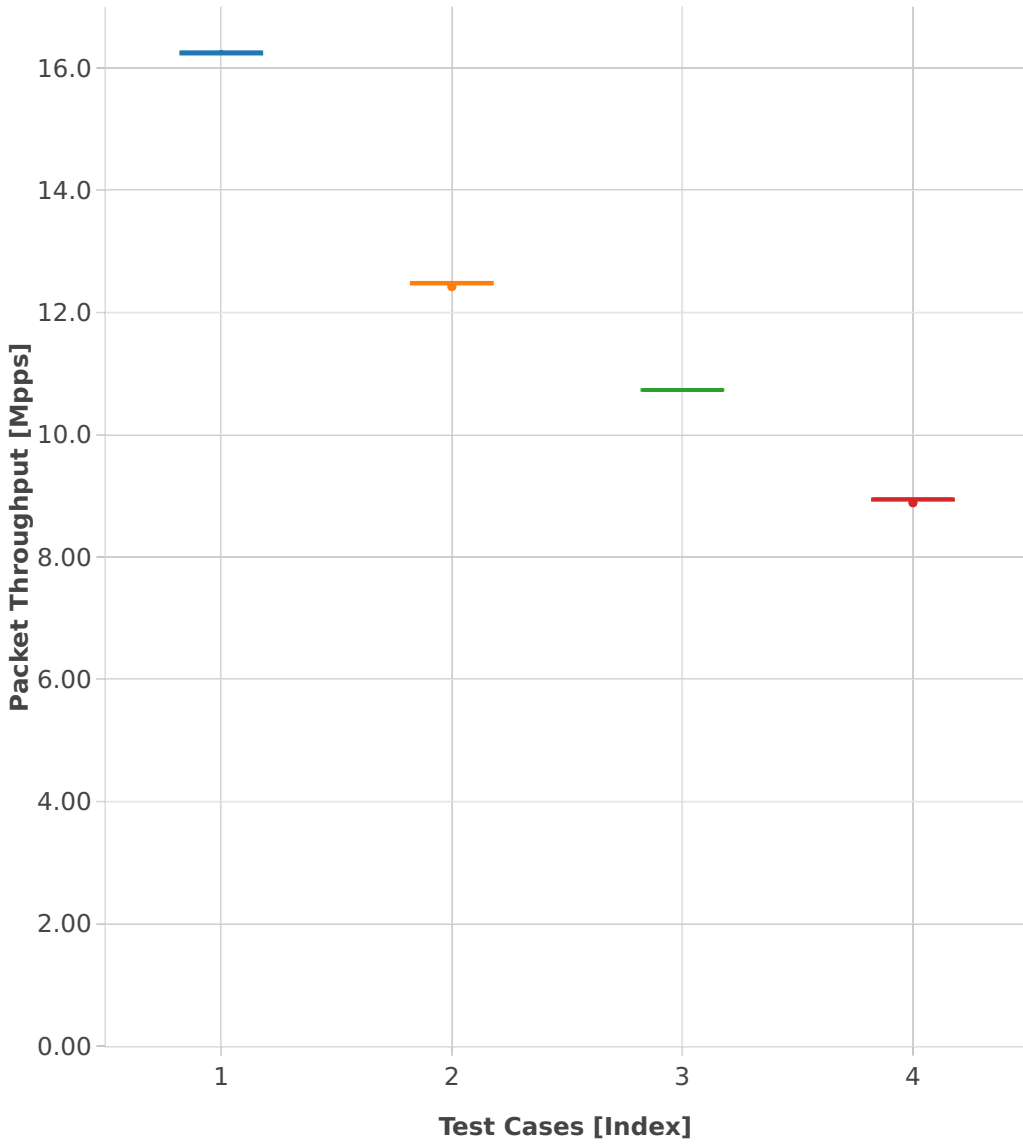

Packet Throughput: l2sw-3n-hsw-x520-64b-1t1c-features-pdr

- 1. (10 runs) 10ge2p1x520-eth-l2xcbase
- 2. (10 runs) 10ge2p1x520-eth-l2bdbasemaclrn
- 3. (02 runs) 10ge2p1x520-dot1q-l2xcbase
- 4. (10 runs) 10ge2p1x520-dot1q-l2bdbasemaclrn